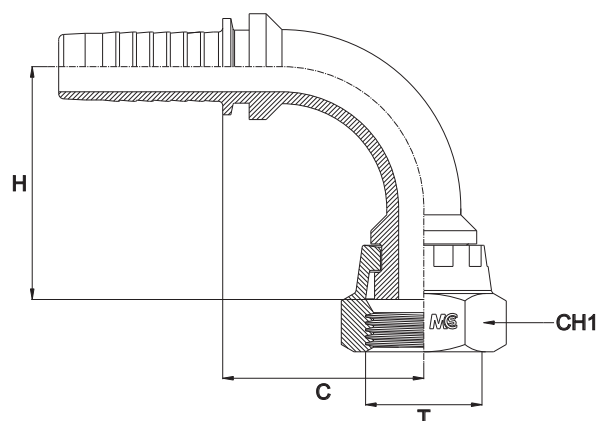

FEMMINA GIREVOLE 90° GAS SEDE PIANA
90° BSP SWIVEL FEMALE FLAT SEAT
- DKR 90° FLAT SEAT -

Bar W.P.	Codice Part Number	Filetto Thread	Ø Int. Tubo Inch. Hose I.D.	C Cut - Off	H Drop	CH1
450	90BSPSFFS0404	1/4"	1/4"	23,5	26,4	19
350	90BSPSFFS0405	1/4"	5/16"	25,5	24,4	19
450	90BSPSFFS0604	3/8"	1/4"	-	-	22
350	90BSPSFFS0605	3/8"	5/16"	25,5	33,0	22
450	90BSPSFFS0606	3/8"	3/8"	34,5	33,0	22
	90BSPSFFS0806	1/2"	3/8"	34,5	33,0	27
415	90BSPSFFS0808	1/2"	1/2"	37,5	40,5	27
350	90BSPSFFS0810	1/2"	5/8"	-	-	27
415	90BSPSFFS1008	5/8"	1/2"	-	-	30
350	90BSPSFFS1010	5/8"	5/8"	44,5	48,5	30
415	90BSPSFFS1206	3/4"	3/8"	35,5	44,0	32
	90BSPSFFS1208	3/4"	1/2"	37,5	44,0	32
350	90BSPSFFS1210	3/4"	5/8"	44,5	49,0	32
	90BSPSFFS1212	3/4"	3/4"	52,5	56,0	32
280	90BSPSFFS1616	1"	1"	52,5	71,5	38
210	90BSPSFFS2020	1"1/4	1"1/4	67,5	83,0	50
185	90BSPSFFS2424	1"1/2	1"1/2	-	-	55
165	90BSPSFFS3232	2"	2"	126,0	119,0	70

* Disponibile anche a 45°

* Also Available 45°