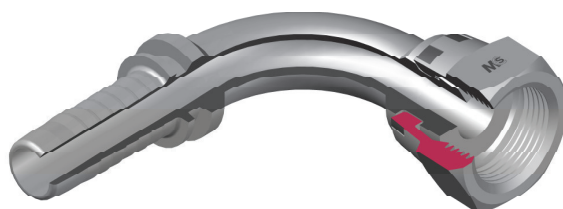

FEMMINA GIREVOLE 90° GAS SEDE PIANA
90° BSP SWIVEL FEMALE FLAT SEAT
- DKR 90° FLAT SEAT -

Bar W.P.	Codice Part Number	Filetto Thread	Ø Int. Tubo Inch. Hose I.D.	C Cut - Off	H Drop	CH1
450	90BSPSFFS0404	1/4"	1/4"	23,5	26,4	19
350	90BSPSFFS0405	1/4"	5/16"	25,5	24,4	19
450	90BSPSFFS0604	3/8"	1/4"	-	-	22
350	90BSPSFFS0605	3/8"	5/16"	25,5	33,0	22
450	90BSPSFFS0606	3/8"	3/8"	34,5	33,0	22
	90BSPSFFS0806	1/2"	3/8"	34,5	33,0	27
415	90BSPSFFS0808	1/2"	1/2"	37,5	40,5	27
350	90BSPSFFS0810	1/2"	5/8"	-	-	27
415	90BSPSFFS1008	5/8"	1/2"	-	-	30
350	90BSPSFFS1010	5/8"	5/8"	44,5	48,5	30
415	90BSPSFFS1206	3/4"	3/8"	35,5	44,0	32
	90BSPSFFS1208	3/4"	1/2"	37,5	44,0	32
350	90BSPSFFS1210	3/4"	5/8"	44,5	49,0	32
	90BSPSFFS1212	3/4"	3/4"	52,5	56,0	32
280	90BSPSFFS1616	1"	1"	52,5	71,5	38
210	90BSPSFFS2020	1"1/4	1"1/4	67,5	83,0	50
185	90BSPSFFS2424	1"1/2	1"1/2	-	-	55
165	90BSPSFFS3232	2"	2"	126,0	119,0	70

* Disponibile anche a 45°

* Also Available 45°