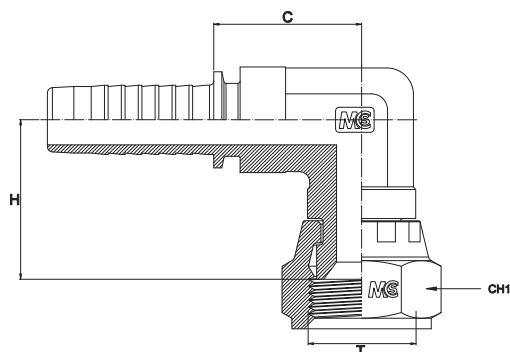

FEMMINA GIREVOLE A 90° GAS CONO 60 - Compatta
BSP SWIVEL FEMALE 60° CONE - Compact Elbow
- DKR 90° K -

Bar W.P.	Codice Part Number	Filetto Thread	Ø Int. Tubo Inch. Hose I.D.	C Cut - Off	H Drop	CH1
480	90BSPSF0404C	1/4"	1/4"	27,0	25,0	19
	90BSPSF0606C	3/8"	3/8"	25,0	28,2	22
430	90BSPSF0808C	1/2"	1/2"	28,0	30,2	27
	90BSPSF1212C	3/4"	3/4"	25,0	37,0	32
380	90BSPSF1216C	3/4"	1"	31,0	40,0	32
	90BSPSF1616C	1"	1"	31,5	43,5	38

FEMMINA GIREVOLE 90° JIC SVASATA 74°- Compatta
JIC SWIVEL FEMALE 74° CONE- Compact Elbow
- DKJ 90° K -

Bar W.P.	Codice Part Number	Filetto Thread	Ø Int. Tubo Inch. Hose I.D.	C Cut - Off	H Drop	CH1
360	90JSF0704C	7/16"	1/4"	27,0	24,3	17
260	90JSF0906C	9/16"	3/8"	25,0	28,2	19
	90JSF1208C	3/4"	1/2"	28,0	30,2	24
210	90JSF1712C	1" 1/16	3/4"	25,0	37,0	32
170	90JSF2116C	1" 5/16	1"	31,5	43,5	38