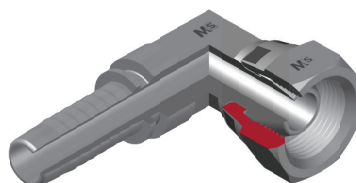

FEMMINA GIREVOLE A 90° GAS CONO 60 - Compatta
BSP SWIVEL FEMALE 60° CONE - Compact Elbow
- DKR 90° K -

Bar W.P.	Codice Part Number	Filetto Thread	Ø Int. Tubo Inch. Hose I.D.	C Cut - Off	H Drop	CH1
480	90BSPSF0404C	1/4"	1/4"	27,0	25,0	19
	90BSPSF0606C	3/8"	3/8"	25,0	28,2	22
430	90BSPSF0808C	1/2"	1/2"	28,0	30,2	27
	90BSPSF1212C	3/4"	3/4"	25,0	37,0	32
380	90BSPSF1216C	3/4"	1"	31,0	40,0	32
	90BSPSF1616C	1"	1"	31,5	43,5	38

FEMMINA GIREVOLE 90° JIC SVASATA 74°- Compatta
JIC SWIVEL FEMALE 74° CONE- Compact Elbow
- DKJ 90° K -

Bar W.P.	Codice Part Number	Filetto Thread	Ø Int. Tubo Inch. Hose I.D.	C Cut - Off	H Drop	CH1
360	90JSF0704C	7/16"	1/4"	27,0	24,3	17
260	90JSF0906C	9/16"	3/8"	25,0	28,2	19
	90JSF1208C	3/4"	1/2"	28,0	30,2	24
210	90JSF1712C	1" 1/16	3/4"	25,0	37,0	32
170	90JSF2116C	1" 5/16	1"	31,5	43,5	38