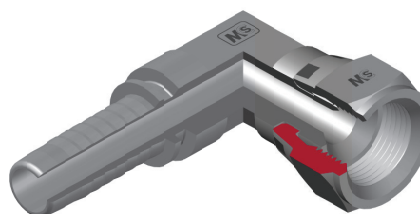

FEMMINA GIREVOLE A 90° GAS CONO 60 - Compatta
BSP SWIVEL FEMALE 60° CONE - Compact Elbow
- DKR 90° K -

Bar W.P.	Codice Part Number	Filetto Thread	Ø Int. Tubo Inch. Hose I.D.	C Cut - Off	H Drop	CH1
480	90BSPSF0404C	1/4"	1/4"	27,0	25,0	19
	90BSPSF0606C	3/8"	3/8"	25,0	28,2	22
430	90BSPSF0808C	1/2"	1/2"	28,0	30,2	27
	90BSPSF1212C	3/4"	3/4"	25,0	37,0	32
380	90BSPSF1216C	3/4"	1"	31,0	40,0	32
	90BSPSF1616C	1"	1"	31,5	43,5	38

FEMMINA GIREVOLE 90° JIC SVASATA 74°- Compatta
JIC SWIVEL FEMALE 74° CONE- Compact Elbow
- DKJ 90° K -

Bar W.P.	Codice Part Number	Filetto Thread	Ø Int. Tubo Inch. Hose I.D.	C Cut - Off	H Drop	CH1
360	90JSF0704C	7/16"	1/4"	27,0	24,3	17
260	90JSF0906C	9/16"	3/8"	25,0	28,2	19
	90JSF1208C	3/4"	1/2"	28,0	30,2	24
210	90JSF1712C	1" 1/16	3/4"	25,0	37,0	32
170	90JSF2116C	1" 5/16	1"	31,5	43,5	38