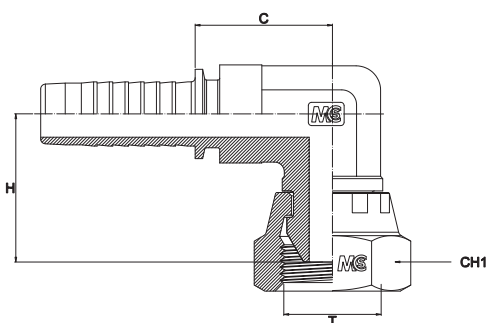

FEMMINA GIREVOLE A 90° GAS CONO 60 - Compatta
BSP SWIVEL FEMALE 60° CONE - Compact Elbow
- DKR 90° K -

Bar W.P.	Codice Part Number	Filetto Thread	Ø Int. Tubo Inch. Hose I.D.	C Cut - Off	H Drop	CH1
480	90BSPSF0404C	1/4"	1/4"	27,0	25,0	19
	90BSPSF0606C	3/8"	3/8"	25,0	28,2	22
430	90BSPSF0808C	1/2"	1/2"	28,0	30,2	27
	90BSPSF1212C	3/4"	3/4"	25,0	37,0	32
380	90BSPSF1216C	3/4"	1"	31,0	40,0	32
	90BSPSF1616C	1"	1"	31,5	43,5	38

FEMMINA GIREVOLE 90° JIC SVASATA 74°- Compatta
JIC SWIVEL FEMALE 74° CONE- Compact Elbow
- DKJ 90° K -

Bar W.P.	Codice Part Number	Filetto Thread	Ø Int. Tubo Inch. Hose I.D.	C Cut - Off	H Drop	CH1
360	90JSF0704C	7/16"	1/4"	27,0	24,3	17
260	90JSF0906C	9/16"	3/8"	25,0	28,2	19
	90JSF1208C	3/4"	1/2"	28,0	30,2	24
210	90JSF1712C	1" 1/16	3/4"	25,0	37,0	32
170	90JSF2116C	1" 5/16	1"	31,5	43,5	38