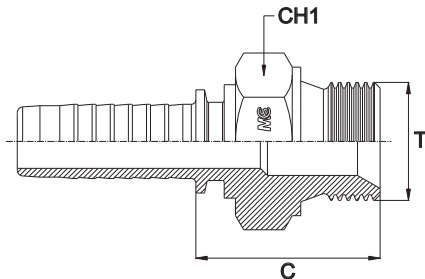

MASCHIO SVASATO A 60°

Filetto Gas Cilindrico

MALE 60° CONE

Thread BSP Parallel

- AGR -

Bar W.P.	Codice Part Number	Filetto Thread	Ø Int. Tubo Inch. Hose I.D.	C Cut - Off	CH1
415	BSPM0202	1/8"	1/8"	24,0	14
	BSPM0203	1/8"	3/16"	24,5	14
	BSPM0204	1/8"	1/4"	23,5	14
	BSPM0205	1/8"	5/16"	24,5	14
	BSPM0206	1/8"	3/8"	25,0	17
	BSPM0403	1/4"	3/16"	27,0	19
450	BSPM0404	1/4"	1/4"	27,0	19
350	BSPM0405	1/4"	5/16"	27,0	19
450	BSPM0406	1/4"	3/8"	27,0	19
415	BSPM0408	1/4"	1/2"	28,0	19
450	BSPM0604	3/8"	1/4"	29,0	22
350	BSPM0605	3/8"	5/16"	29,0	22
450	BSPM0606	3/8"	3/8"	29,0	22
415	BSPM0608	3/8"	1/2"	29,5	22
450	BSPM0804	1/2"	1/4"	32,0	27
350	BSPM0805	1/2"	5/16"	32,0	27
450	BSPM0806	1/2"	3/8"	32,0	27
415	BSPM0808	1/2"	1/2"	32,5	27
350	BSPM0810	1/2"	5/8"	34,0	27
	BSPM0812	1/2"	3/4"	33,0	27
415	BSPM1008	5/8"	1/2"	33,5	30
350	BSPM1010	5/8"	5/8"	35,0	30
415	BSPM1208	3/4"	1/2"	35,5	32
350	BSPM1210	3/4"	5/8"	37,0	32
	BSPM1212	3/4"	3/4"	36,5	32
280	BSPM1216	3/4"	1"	37,5	32
350	BSPM1612	1"	3/4"	40,5	38
280	BSPM1616	1"	1"	41,5	38
	BSPM2016	1" 1/4	1"	45,5	50
210	BSPM2020	1" 1/4	1" 1/4	46,0	50
185	BSPM2024	1" 1/4	1" 1/2	46,5	50
210	BSPM2420	1" 1/2	1" 1/4	46,0	55
185	BSPM2424	1" 1/2	1" 1/2	46,5	55
165	BSPM3232	2"	2"	50,0	70
120	BSPM4032	2" 1/2	2"	54,0	80
	BSPM4040	2" 1/2	2" 1/2	56,5	80
70	BSPM4848	3"	3"	57,0	100