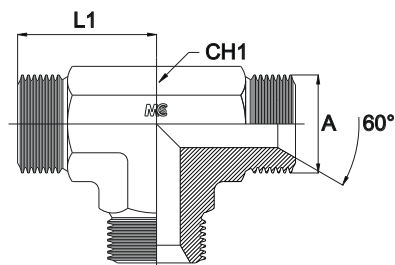

**ADATTATORE A «T» INTERMEDIO MASCHIO**

Filetto Gas Cilindrico

**MALE EQUAL TEE**

Thread BSP Parallel

Bar W.P.	Codice Part Number	A	L1	CH1
400	TBSPMA0202	1/8"	21,0	12
	TBSPMA0404	1/4"	26,0	14
	TBSPMA0606	3/8"	29,0	19
350	TBSPMA0808	1/2"	34,0	22
	TBSPMA1010	5/8"	38,0	27
315	TBSPMA1212	3/4"	41,0	27
250	TBSPMA1616	1"	45,0	33
220	TBSPMA2020	1" 1/4	52,0	41
170	TBSPMA2424	1" 1/2	59,0	50
125	TBSPMA3232	2"	78,0	65