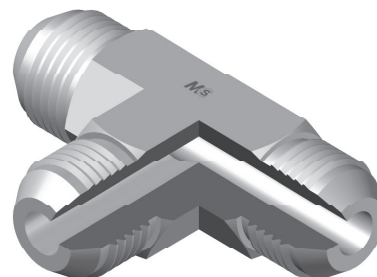

## ADATTATORE A "T" MASCHIO MALE EQUAL TEE

Serie Series	Bar W.P.	Codice Code	Ø Est. Tubo M Tube O.D. M	Ø Est. Tubo W Tube O.D. W	JIC 37°	L1	CH1
UNIVERSALE UNIVERSAL	450	TJMA0707	6	1/4"	7/16"-20	23,0	12
		TJMA0808	8	5/16"	1/2"-20	24,0	14
	350	TJMA0909	10	3/8"	9/16"-18	27,5	14
		TJMA1212	12	1/2"	3/4"-16	32,0	19
		TJMA1414	14-15-16	5/8"	7/8"-14	37,0	22
	290	TJMA1717	18-20	3/4"	1"1/16-12	42,0	27
		TJMA2121	25	1"	1"5/16-12	46,0	33
	240	TJMA2626	28-30-32	1"1/4	1"5/8-12	53,0	41
		TJMA3030	35-38	1"1/2	1"7/8-12	59,0	50
	105	TJMA4040	50	2"	2"1/2-12	77,5	65