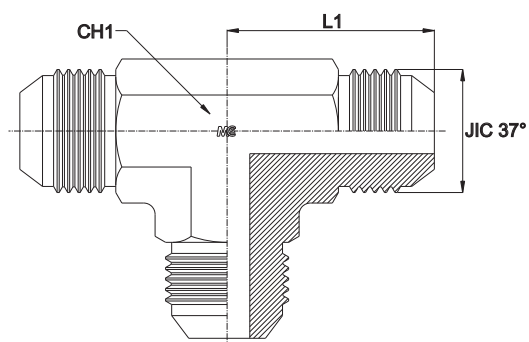

## ADATTATORE A "T" MASCHIO MALE EQUAL TEE

Serie Series	Bar W.P.	Codice Code	Ø Est. Tubo M Tube O.D. M	Ø Est. Tubo W Tube O.D. W	JIC 37°	L1	CH1
UNIVERSALE UNIVERSAL	450	TJMA0707	6	1/4"	7/16"-20	23,0	12
		TJMA0808	8	5/16"	1/2"-20	24,0	14
	350	TJMA0909	10	3/8"	9/16"-18	27,5	14
		TJMA1212	12	1/2"	3/4"-16	32,0	19
		TJMA1414	14-15-16	5/8"	7/8"-14	37,0	22
	290	TJMA1717	18-20	3/4"	1"1/16-12	42,0	27
		TJMA2121	25	1"	1"5/16-12	46,0	33
	240	TJMA2626	28-30-32	1"1/4	1"5/8-12	53,0	41
		TJMA3030	35-38	1"1/2	1"7/8-12	59,0	50
	105	TJMA4040	50	2"	2"1/2-12	77,5	65