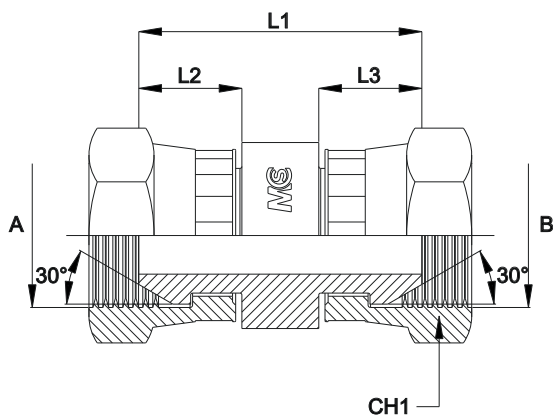

ADATTATORE FEMMINA/FEMMINA GIREVOLE

Filetto Gas Cilindrico

FEMALE SWIVEL ADAPTOR

Thread BSP Parallel

Bar W.P.	Codice Part Number	A	B	L1	L2	L3	CH1
400	BSPSFA0202	1/8"	1/8"	22,0	10,0	10,0	17
	BSPSFA0404	1/4"	1/4"	22,0	9,7	9,7	19
	BSPSFA0606	3/8"	3/8"	27,1	12,3	12,3	22
350	BSPSFA0808	1/2"	1/2"	32,5	14,5	14,5	27
315	BSPSFA1212	3/4"	3/4"	36,0	16,0	16,0	32
250	BSPSFA1616	1"	1"	37,6	16,8	16,8	38
160	BSPSFA2020	1"1/4	1"1/4	38,0	16,5	16,5	50
	BSPSFA2424	1"1/2	1"1/2	45,0	20,5	20,5	55