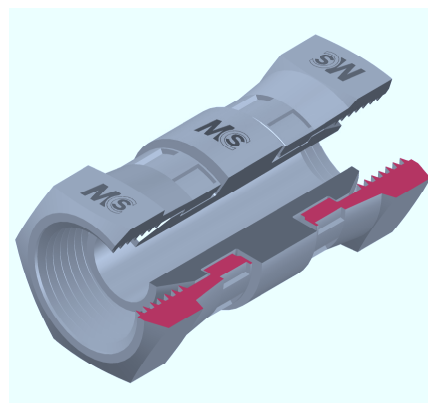

ADATTATORE FEMMINA/FEMMINA GIREVOLE

Filetto Gas Cilindrico

FEMALE SWIVEL ADAPTOR

Thread BSP Parallel

Bar W.P.	Codice Part Number	A	B	L1	L2	L3	CH1
400	BSPSFA0202	1/8"	1/8"	22,0	10,0	10,0	17
	BSPSFA0404	1/4"	1/4"	22,0	9,7	9,7	19
	BSPSFA0606	3/8"	3/8"	27,1	12,3	12,3	22
350	BSPSFA0808	1/2"	1/2"	32,5	14,5	14,5	27
315	BSPSFA1212	3/4"	3/4"	36,0	16,0	16,0	32
250	BSPSFA1616	1"	1"	37,6	16,8	16,8	38
160	BSPSFA2020	1"1/4	1"1/4	38,0	16,5	16,5	50
	BSPSFA2424	1"1/2	1"1/2	45,0	20,5	20,5	55