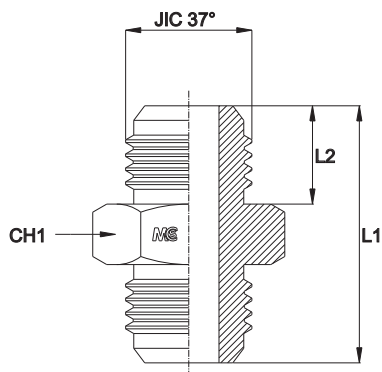

## ADATTATORE MASCHIO BOTH JIC MALE 74° CONE ADAPTOR

Serie Series	Bar W.P.	Codice Code	Ø Est. Tubo M Tube O.D. M	Ø Est. Tubo W Tube O.D. W	JIC 37°	L1	L2	CH1
UNIVERSALE UNIVERSAL	450	JMA0707	6	1/4"	7/16"-20	35,0	14,0	14
		JMA0808	8	5/16"	1/2"-20	35,0	14,0	14
	350	JMA0909	10	3/8"	9/16"-18	36,0	14,1	17
		JMA1212	12	1/2"	3/4"-16	41,0	16,7	22
		JMA1414	14-15-16	5/8"	7/8"-14	48,0	19,3	24
	JMA1717	18-20	3/4"	1"1/16-12	55,0	21,9	30	
	290	JMA2121	25	1"	1"5/16-12	57,0	23,1	36
	240	JMA2626	28-30-32	1"1/4	1"5/8-12	61,5	24,3	46
		JMA3030	35-38	1"1/2	1"7/8-12	70,0	27,5	50
	105	JMA4040	50	2"	2"1/2-12	86,5	33,9	65