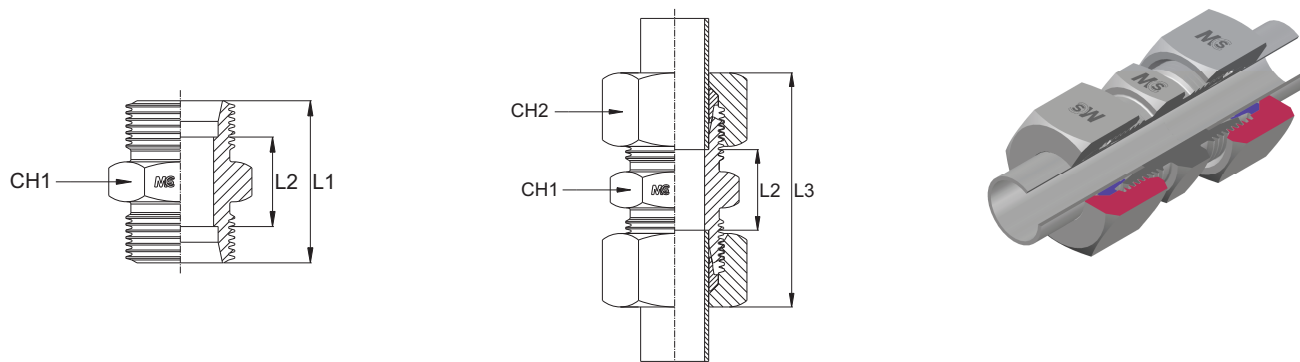

ADATTATORE MASCHIO INTERMEDIO STRAIGHT UNION COUPLING

Serie Series	Bar W.P.	Codice (Corpo) Part Number (Body)	Codice (Completo) Part Number (Complete)	Ø Est. Tubo Tube O.D.	L1	L2	L3	CH1	CH2
L	630	GV06LB	GV06L	6	24,0	10,0	39,0	14	14
		GV08LB	GV08L	8	25,0	11,0	40,0	14	17
		GV10LB	GV10L	10	27,0	13,0	42,0	17	19
	450	GV12LB	GV12L	12	28,0	14,0	43,0	19	22
		GV15LB	GV15L	15	30,0	16,0	46,0	24	27
		GV18LB	GV18L	18	31,0	16,0	48,0	27	32
	300	GV22LB	GV22L	22	35,0	20,0	52,0	32	36
		GV28LB	GV28L	28	36,0	21,0	54,0	41	41
		GV35LB	GV35L	35	41,0	20,0	63,0	46	50
		GV42LB	GV42L	42	43,0	21,0	66,0	55	60
S	900	GV06SB	GV06S	6	30,0	16,0	45,0	14	17
		GV08SB	GV08S	8	32,0	18,0	47,0	17	19
	800	GV10SB	GV10S	10	32,0	17,0	49,0	19	22
	700	GV12SB	GV12S	12	34,0	19,0	51,0	22	24
		GV14SB	GV14S	14	38,0	22,0	57,0	24	27
	650	GV16SB	GV16S	16	38,0	21,0	57,0	27	30
		GV20SB	GV20S	20	44,0	23,0	66,0	32	36
	420	GV25SB	GV25S	25	50,0	26,0	74,0	41	46
		GV30SB	GV30S	30	54,0	27,0	80,0	46	50
GV38SB		GV38S	38	61,0	29,0	90,0	55	60	