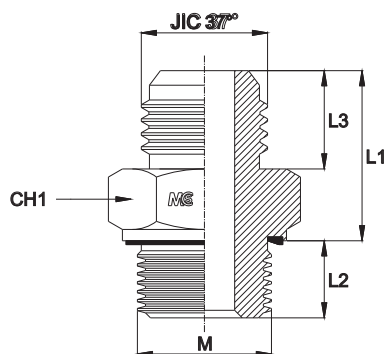

**ADATTATORE MASCHIO/MASCHIO CON GUARNIZIONE INCASSATA**

Filetto Metrico

**ADAPTOR MALE/MALE WITH CAPTIVE SEAL**

Thread Metric

Serie Series	Bar W.P.	Codice Code	Ø Est. Tubo M Tube O.D. M	Ø Est. Tubo W Tube O.D. W	JIC 37°	M	L1	L2	L3	CH1
UNIVERSALE UNIVERSAL	350	JMMA07101V	6	1/4"	7/16"-20	10x1	22,0	8,0	14,0	14
		JMMA071215V	6	1/4"	7/16"-20	12x1,5	22,5	12,0	14,0	17
		JMMA08101V	8	5/16"	1/2"-20	10x1	22,0	8,0	14,0	14
		JMMA081215V	8	5/16"	1/2"-20	12x1,5	22,5	12,0	14,0	17
		JMMA081415V	8	5/16"	1/2"-20	14x1,5	22,5	12,0	14,0	19
		JMMA091415V	10	3/8"	9/16"-18	14x1,5	23,4	12,0	14,1	19
		JMMA091615V	10	3/8"	9/16"-18	16x1,5	23,4	12,0	14,1	22
		JMMA121415V	12	1/2"	3/4"-16	14x1,5	25,8	12,0	16,7	19
		JMMA121615V	12	1/2"	3/4"-16	16x1,5	25,8	12,0	16,7	22
		JMMA142215V	14-15-16	5/8"	7/8"-14	22x1,5	30,8	14,0	19,3	27
	JMMA172215V	18-20	3/4"	1" 1/16-12	22x1,5	34,6	14,0	21,9	27	
	JMMA17272V	18-20	3/4"	1" 1/16-12	27x2	32,5	16,0	21,9	32	
	290	JMMA21272V	25	1"	1" 5/16-12	27x2	34,5	16,0	23,1	32
	JMMA21332V	25	1"	1" 5/16-12	33x2	34,5	18,0	23,1	41	
	240	JMMA26422V	28-30-32	1" 1/4	1" 5/8-12	42x2	38,0	20,0	24,3	50
JMMA30482V	35-38	1" 1/2	1" 7/8-12	48x2	41,5	22,0	27,5	55		