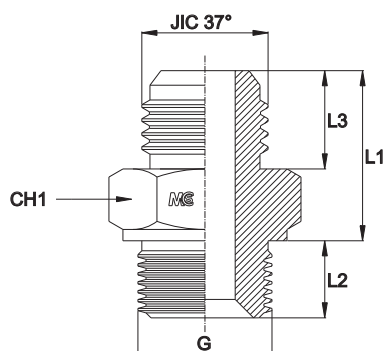

ADATTATORE MASCHIO/MASCHIO

Filetto Gas Cilindrico

ADAPTOR MALE/MALE

Thread BSP Parallel

Serie Series	Bar W.P.	Codice Code	Ø Est. Tubo M Tube O.D. M	Ø Est. Tubo W Tube O.D. W	JIC 37°	G	L1	L2	L3	CH1
UNIVERSALE UNIVERSAL	350	JBSPMA0702	6	1/4"	7/16"-20	1/8"	22,5	8,0	14,0	14
		JBSPMA0704	6	1/4"	7/16"-20	1/4"	22,5	11,0	14,0	19
		JBSPMA0706	6	1/4"	7/16"-20	3/8"	23,5	12,0	14,0	22
		JBSPMA0708	6	1/4"	7/16"-20	1/2"	23,5	14,0	14,0	27
		JBSPMA0802	8	5/16"	1/2"-20	1/8"	22,5	8,0	14,0	14
		JBSPMA0804	8	5/16"	1/2"-20	1/4"	22,5	11,0	14,0	19
		JBSPMA0806	8	5/16"	1/2"-20	3/8"	23,5	12,0	14,0	22
		JBSPMA0808	8	5/16"	1/2"-20	1/2"	23,5	14,0	14,0	27
		JBSPMA0902	10	3/8"	9/16"-18	1/8"	23,4	8,0	14,1	17
		JBSPMA0904	10	3/8"	9/16"-18	1/4"	23,4	11,0	14,1	19
		JBSPMA0906	10	3/8"	9/16"-18	3/8"	23,6	12,0	14,1	22
		JBSPMA0908	10	3/8"	9/16"-18	1/2"	23,6	14,0	14,1	27
		JBSPMA1204	12	1/2"	3/4"-16	1/4"	25,8	12,0	16,7	22
		JBSPMA1206	12	1/2"	3/4"-16	3/8"	26,2	12,0	16,7	22
		JBSPMA1208	12	1/2"	3/4"-16	1/2"	26,2	14,0	16,7	27
		JBSPMA1212	12	1/2"	3/4"-16	3/4"	27,7	16,0	16,7	32
	JBSPMA1406	14-15-16	5/8"	7/8"-14	3/8"	30,2	12,0	19,3	24	
	JBSPMA1408	14-15-16	5/8"	7/8"-14	1/2"	30,2	14,0	19,3	27	
	JBSPMA1412	14-15-16	5/8"	7/8"-14	3/4"	30,7	16,0	19,3	32	
	JBSPMA1416	14-15-16	5/8"	7/8"-14	1"	32,3	19,0	19,3	41	
	JBSPMA1706	18-20	3/4"	1"1/16-12	3/8"	34,6	12,0	21,9	30	
	JBSPMA1708	18-20	3/4"	1"1/16-12	1/2"	34,6	14,0	21,9	30	
	JBSPMA1712	18-20	3/4"	1"1/16-12	3/4"	35,1	16,0	21,9	32	
	JBSPMA1716	18-20	3/4"	1"1/16-12	1"	35,1	19,0	21,9	41	
	JBSPMA1720	18-20	3/4"	1"1/16-12	1,1/4"	35,1	20,0	21,9	50	
	JBSPMA2112	25	1"	1"5/16-12	3/4"	35,9	16,0	23,1	36	
	JBSPMA2116	25	1"	1"5/16-12	1"	36,1	19,0	23,1	41	
	JBSPMA2120	25	1"	1"5/16-12	1,1/4"	36,1	20,0	23,1	50	
	JBSPMA2124	25	1"	1"5/16-12	1,1/2"	37,6	20,0	23,1	55	
	JBSPMA2616	28-30-32	1"1/4	1"5/8-12	1"	39,2	19,0	24,3	46	
	JBSPMA2620	28-30-32	1"1/4	1"5/8-12	1,1/4"	39,2	20,0	24,3	50	
	JBSPMA2624	28-30-32	1"1/4	1"5/8-12	1,1/2"	39,2	20,0	24,3	55	
JBSPMA2632	28-30-32	1"1/4	1"5/8-12	2"	39,8	24,5	24,3	70		
JBSPMA3016	35-38	1"1/2	1"7/8-12	1"	44,5	19,0	27,5	50		
JBSPMA3020	35-38	1"1/2	1"7/8-12	1,1/4"	44,5	20,0	27,5	50		
JBSPMA3024	35-38	1"1/2	1"7/8-12	1,1/2"	44,5	20,0	27,5	55		
JBSPMA3032	35-38	1"1/2	1"7/8-12	2"	44,5	24,5	27,5	70		
105	JBSPMA4032	50	2"	2"1/2-12	2"	49,5	24,5	33,9	70	