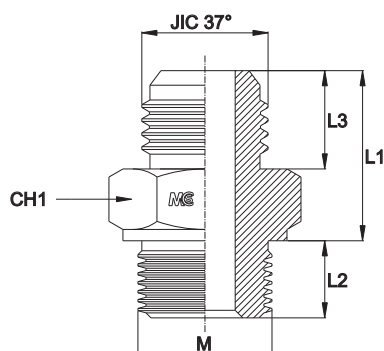

ADATTATORE MASCHIO/MASCHIO

Filetto Metrico

ADAPTOR MALE/MALE

Thread Metric

Serie Series	Bar W.P.	Codice Code	Ø Est. Tubo M Tube O.D. M	Ø Est. Tubo W Tube O.D. W	JIC 37°	M	L1	L2	L3	CH1
UNIVERSALE UNIVERSAL	350	JMMA07101	6	1/4"	7/16"-20	10x1	22,0	8,0	14,0	14
		JMMA071215	6	1/4"	7/16"-20	12x1,5	22,5	12,0	14,0	17
		JMMA08101	8	5/16"	1/2"-20	10x1	22,0	8,0	14,0	14
		JMMA081215	8	5/16"	1/2"-20	12x1,5	22,5	12,0	14,0	17
		JMMA081415	8	5/16"	1/2"-20	14x1,5	22,5	12,0	14,0	19
		JMMA091415	10	3/8"	9/16"-18	14x1,5	23,4	12,0	14,1	19
		JMMA091615	10	3/8"	9/16"-18	16x1,5	23,4	12,0	14,1	22
		JMMA121415	12	1/2"	3/4"-16	14x1,5	25,8	12,0	16,7	19
		JMMA121615	12	1/2"	3/4"-16	16x1,5	25,8	12,0	16,7	22
		JMMA142215	14-15-16	5/8"	7/8"-14	22x1,5	30,8	14,0	19,3	27
	JMMA172215	18-20	3/4"	1" 1/16-12	22x1,5	34,6	14,0	21,9	27	
	JMMA17272	18-20	3/4"	1" 1/16-12	27x2	32,5	16,0	21,9	32	
	JMMA21272	25	1"	1" 5/16-12	27x2	34,5	16,0	23,1	32	
	JMMA21332	25	1"	1" 5/16-12	33x2	34,5	18,0	23,1	41	
JMMA26422	28-30-32	1" 1/4	1" 5/8-12	42x2	38,0	20,0	24,3	50		
JMMA30482	35-38	1" 1/2	1" 7/8-12	48x2	41,5	22,0	27,5	55		