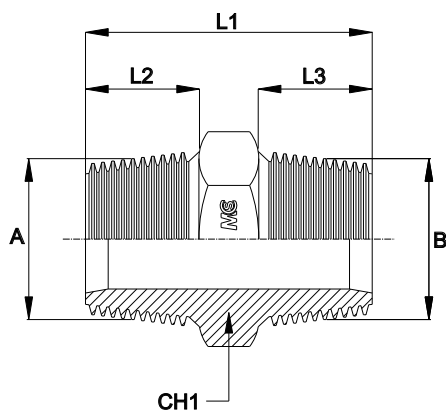

ADATTATORE DIRITTO MASCHIO

Filetto Gas Conico/NPT

MALE STRAIGHT ADAPTOR

Thread BSP Taper/NPT

Bar W.P.	Codice Part Number	A	B	L1	L2	L3	CH1
350	BSPTNPTMA0202	1/8"	1/8"	25,0	8,0	10,0	14
300	BSPTNPTMA0404	1/4"	1/4"	34,0	13,0	14,0	14
250	BSPTNPTMA0606	3/8"	3/8"	36,0	14,0	14,0	19
200	BSPTNPTMA0808	1/2"	1/2"	46,5	17,0	19,0	22
	BSPTNPTMA1212	3/4"	3/4"	46,0	17,5	19,0	27
120	BSPTNPTMA1616	1"	1"	57,0	22,0	24,0	36
105	BSPTNPTMA2020	1" 1/4	1" 1/4	60,0	24,0	24,5	46
	BSPTNPTMA2424	1" 1/2	1" 1/2	60,0	24,0	25,0	50
70	BSPTNPTMA3232	2"	2"	66,5	25,0	26,0	65