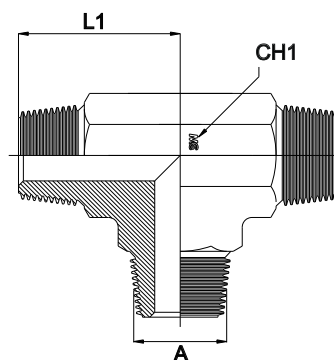

ADATTATORE A 90° MASCHIO INTERMEDIO

Filetto Gas Conico

MALE EQUAL ELBOW

Thread BSP Taper

Bar W.P.	Codice Part Number	A	L1	CH1
350	LBSPTMA0202	1/8"	20,0	12
	LBSPTMA0404	1/4"	28,0	14
250	LBSPTMA0606	3/8"	31,0	19
225	LBSPTMA0808	1/2"	37,5	22
200	LBSPTMA1212	3/4"	40,0	27
160	LBSPTMA1616	1"	50,0	33
	LBSPTMA2020	1" 1/4	60,0	41
	LBSPTMA2424	1" 1/2	67,0	50
100	LBSPTMA3232	2"	76,0	65

ADATTATORE A «T» INTERMEDIO MASCHIO

Filetto Gas Conico

MALE EQUAL TEE

Thread BSP Taper

Bar W.P.	Codice Part Number	A	L1	CH1
350	TBSPTMA0202	1/8"	20,0	12
	TBSPTMA0404	1/4"	28,0	14
250	TBSPTMA0606	3/8"	31,0	19
225	TBSPTMA0808	1/2"	37,5	22
200	TBSPTMA1212	3/4"	40,0	27
160	TBSPTMA1616	1"	50,0	33
	TBSPTMA2020	1" 1/4	60,0	41
	TBSPTMA2424	1" 1/2	67,0	50
100	TBSPTMA3232	2"	76,0	65