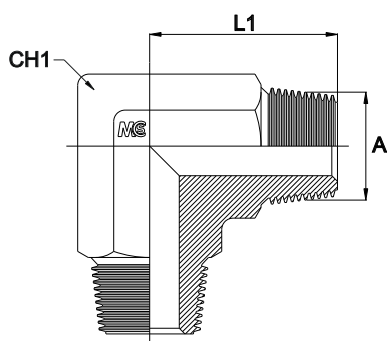

ADATTATORE A 90° MASCHIO INTERMEDIO

Filetto Gas Conico

MALE EQUAL ELBOW

Thread BSP Taper

Bar W.P.	Codice Part Number	A	L1	CH1
350	LBSPTMA0202	1/8"	20,0	12
	LBSPTMA0404	1/4"	28,0	14
250	LBSPTMA0606	3/8"	31,0	19
225	LBSPTMA0808	1/2"	37,5	22
200	LBSPTMA1212	3/4"	40,0	27
160	LBSPTMA1616	1"	50,0	33
	LBSPTMA2020	1" 1/4	60,0	41
	LBSPTMA2424	1" 1/2	67,0	50
100	LBSPTMA3232	2"	76,0	65

ADATTATORE A «T» INTERMEDIO MASCHIO

Filetto Gas Conico

MALE EQUAL TEE

Thread BSP Taper

Bar W.P.	Codice Part Number	A	L1	CH1
350	TBSPTMA0202	1/8"	20,0	12
	TBSPTMA0404	1/4"	28,0	14
250	TBSPTMA0606	3/8"	31,0	19
225	TBSPTMA0808	1/2"	37,5	22
200	TBSPTMA1212	3/4"	40,0	27
160	TBSPTMA1616	1"	50,0	33
	TBSPTMA2020	1" 1/4	60,0	41
	TBSPTMA2424	1" 1/2	67,0	50
100	TBSPTMA3232	2"	76,0	65