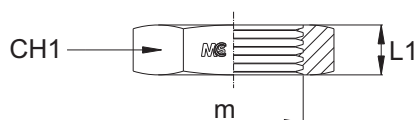

## CONTRODADO PER ADATTATORE INTERMEDIO PASSAPARETE LOCKNUT FOR BULKHEAD STRAIGHT UNION COUPLING

Serie Series	Bar W.P.	Codice Part Number	m	Ø Est. Tubo Tube O.D.	L1	CH1
L/S	-	GM1215	12x1,5	6L	6,0	17
		GM1415	14x1,5	8L-6S	6,0	19
		GM1615	16x1,5	10L-8S	6,0	22
		GM1815	18x1,5	12L-10S	6,0	24
		GM2015	20x1,5	12S	6,0	27
		GM2215	22x1,5	15L-14S	7,0	30
		GM2415	24x1,5	16S	7,0	32
		GM2615	26x1,5	18L	8,0	36
		GM302	30x2,0	22L-20S	8,0	41
		GM362	36x2,0	28L-25S	9,0	46
		GM422	42x2,0	30S	9,0	50
		GM452	45x2,0	35L	9,0	55
		GM522	52x2,0	42L-38S	10,0	65