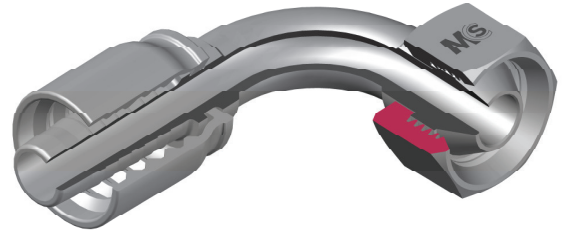

FEMMINA 90° METRICA OGIVA 24°/60°
90° METRIC MULTISEAL FEMALE 24°/60°
- DKL 90° -

Bar W.P.	Codice Part Number	Filetto Thread	Ø Int. Tubo Inch. Hose I.D.	C Cut - Off	H Drop	CH1
280	90MSFLMS1203PC	12x1,5	3/16"	24,0	32,0	14
	90MSFLMS1204PC	12x1,5	1/4"	24,0	32,0	14
	90MSFLMS1404PC	14x1,5	1/4"	24,0	32,0	17
	90MSFLMS1405PC	14x1,5	5/16"	24,0	32,0	17
	90MSFLMS1604PC	16x1,5	1/4"	28,0	34,5	19
	90MSFLMS1605PC	16x1,5	5/16"	37,0	36,5	19
	90MSFLMS1606PC	16x1,5	3/8"	35,0	37,5	19
	90MSFLMS1804PC	18x1,5	1/4"	27,0	36,5	22
	90MSFLMS1805PC	18x1,5	5/16"	37,0	36,5	22
	90MSFLMS1806PC	18x1,5	3/8"	35,5	36,5	22
210	90MSFLMS2206PC	22x1,5	3/8"	40,0	38,5	27
	90MSFLMS2208PC	22x1,5	1/2"	37,5	45,0	27
	90MSFLMS2608PC	26x1,5	1/2"	39,0	49,0	32
165	90MSFLMS2610PC	26x1,5	5/8"	44,0	48,5	32
	90MSFLMS3012PC	30x2	3/4"	55,5	60,5	36
125	90MSFLMS3616PC	36x2	1"	70,5	75,0	41
100	90MSFLMS4520PC	45x2	1" 1/4	85,0	93,5	50
	90MSFLMS5224PC	52x2	1" 1/2	107,0	111,0	60

* Disponibile anche a 45°

* Also Available 45°