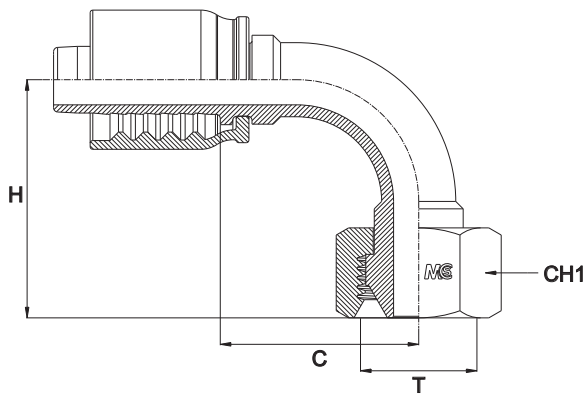

FEMMINA 90° METRICA OGIVA 24°/60°
90° METRIC MULTISEAL FEMALE 24°/60°
- DKL 90° -

Bar W.P.	Codice Part Number	Filetto Thread	Ø Int. Tubo Inch. Hose I.D.	C Cut - Off	H Drop	CH1
280	90MSFLMS1203PC	12x1,5	3/16"	24,0	32,0	14
	90MSFLMS1204PC	12x1,5	1/4"	24,0	32,0	14
	90MSFLMS1404PC	14x1,5	1/4"	24,0	32,0	17
	90MSFLMS1405PC	14x1,5	5/16"	24,0	32,0	17
	90MSFLMS1604PC	16x1,5	1/4"	28,0	34,5	19
	90MSFLMS1605PC	16x1,5	5/16"	37,0	36,5	19
	90MSFLMS1606PC	16x1,5	3/8"	35,0	37,5	19
	90MSFLMS1804PC	18x1,5	1/4"	27,0	36,5	22
	90MSFLMS1805PC	18x1,5	5/16"	37,0	36,5	22
	90MSFLMS1806PC	18x1,5	3/8"	35,5	36,5	22
210	90MSFLMS2206PC	22x1,5	3/8"	40,0	38,5	27
	90MSFLMS2208PC	22x1,5	1/2"	37,5	45,0	27
	90MSFLMS2608PC	26x1,5	1/2"	39,0	49,0	32
165	90MSFLMS2610PC	26x1,5	5/8"	44,0	48,5	32
	90MSFLMS3012PC	30x2	3/4"	55,5	60,5	36
125	90MSFLMS3616PC	36x2	1"	70,5	75,0	41
100	90MSFLMS4520PC	45x2	1" 1/4	85,0	93,5	50
	90MSFLMS5224PC	52x2	1" 1/2	107,0	111,0	60

* Disponibile anche a 45°

* Also Available 45°