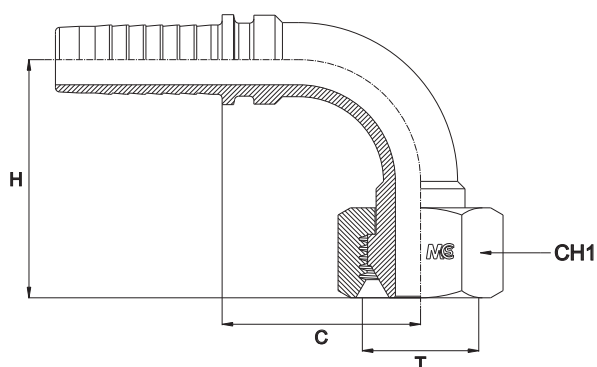

**FEMMINA 90° METRICA OGIVA 24/60°**  
**90° METRIC FEMALE 24/60° CONE LIGHT MULTISEAL**  
**- DKL 90° -**

Bar W.P.	Codice Part Number	Filetto Thread	Ø Int. Tubo Inch. Hose I.D.	C Cut - Off	H Drop	CH1
280	90MSFLMS1203	12x1,5	3/16"	24,0	32,0	14
	90MSFLMS1204	12x1,5	1/4"	24,0	32,0	14
	90MSFLMS1404	14x1,5	1/4"	24,0	32,0	17
	90MSFLMS1405	14x1,5	5/16"	24,0	32,0	17
	90MSFLMS1604	16x1,5	1/4"	28,0	34,5	19
	90MSFLMS1605	16x1,5	5/16"	37,0	36,5	19
	90MSFLMS1606	16x1,5	3/8"	35,0	37,5	19
	90MSFLMS1804	18x1,5	1/4"	27,0	36,5	22
	90MSFLMS1805	18x1,5	5/16"	37,0	36,5	22
	90MSFLMS1806	18x1,5	3/8"	35,5	36,5	22
210	90MSFLMS2206	22x1,5	3/8"	40,0	38,5	27
	90MSFLMS2208	22x1,5	1/2"	37,5	45,0	27
	90MSFLMS2608	26x1,5	1/2"	39,0	49,0	32
165	90MSFLMS2610	26x1,5	5/8"	44,0	48,5	32
	90MSFLMS3012	30x2	3/4"	55,5	60,5	36
125	90MSFLMS3616	36x2	1"	70,5	75,0	41
100	90MSFLMS4520	45x2	1" 1/4	85,0	93,5	50
	90MSFLMS5224	52x2	1" 1/2	107,0	111,0	60

\* Disponibile anche a 45°

\* Also Available 45°