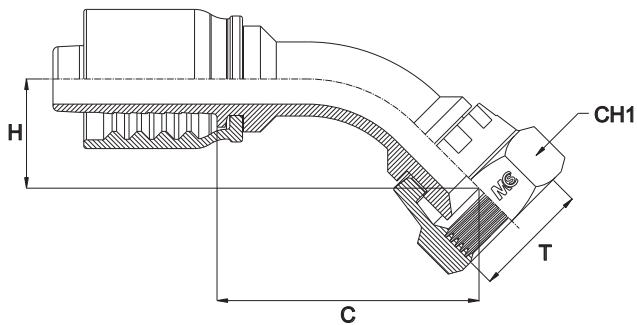

FEMMINA GIREVOLE 45° JIC SV. 74°
45° JIC SWIVEL FEMALE 74° CONE
- DKJ 45°-

Bar W.P.	Codice Part Number	Filetto Thread	Ø Int. Tubo Inch. Hose I.D.	C Cut - Off	H Drop	CH1
350	45JSF0603PC	3/8"	3/16"	42,5	14,5	17
	45JSF0703PC	7/16"	3/16"	39,0	14,5	17
	45JSF0704PC	7/16"	1/4"	41,5	18,5	17
	45JSF0705PC	7/16"	5/16"	-	-	17
	45JSF0803PC	1/2"	3/16"	-	-	17
	45JSF0804PC	1/2"	1/4"	42,5	19,5	17
250	45JSF0805PC	1/2"	5/16"	38,3	12,5	17
	45JSF0806PC	1/2"	3/8"	59,0	20,5	17
	45JSF0904PC	9/16"	3/8"	61,5	23,0	19
	45JSF0905PC	9/16"	5/16"	68,5	26,0	19
	45JSF0906PC	9/16"	3/8"	52,5	16,5	19
	45JSF1204PC	3/4"	1/4"	46,0	11,5	24
200	45JSF1206PC	3/4"	3/8"	56,0	16,0	24
	45JSF1208PC	3/4"	1/2"	64,0	20,0	24
	45JSF1210PC	3/4"	5/8"	-	-	24
	45JSF1212PC	3/4"	3/4"	-	-	24
	45JSF1406PC	7/8"	3/8"	58,0	23,5	27
	45JSF1408PC	7/8"	1/2"	70,5	36,0	27
160	45JSF1410PC	7/8"	5/8"	70,0	41,0	27
	45JSF1708PC	1" 1/16	1/2"	-	-	32
	45JSF1710PC	1" 1/16	5/8"	79,0	26,5	32
	45JSF1712PC	1" 1/16	3/4"	98,5	35,0	32
125	45JSF1716PC	1" 1/16	1"	-	-	32
	45JSF2112PC	1" 5/16	3/4"	86,0	26,0	38
100	45JSF2116PC	1" 5/16	1"	109,0	37,0	38
	45JSF2616PC	1" 5/8	1"	-	-	50
100	45JSF2620PC	1" 5/8	1" 1/4	134,0	43,0	50
	45JSF3020PC	1" 7/8	1" 1/4	135,0	46,3	55
	45JSF3024PC	1" 7/8	1" 1/2	172,5	53,5	55