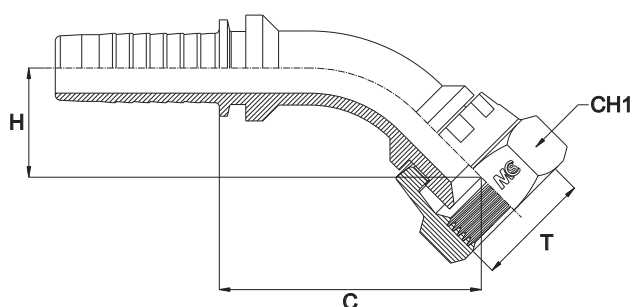

FEMMINA GIREVOLE 45° JIC SVASATA 74°
45° JIC SWIVEL FEMALE 74° CONE
- DKJ 45° -

Bar W.P.	Codice Part Number	Filetto Thread	Ø Int. Tubo Inch. Hose I.D.	C Cut - Off	H Drop	CH1
350	45JSF0603	3/8"	3/16"	42,5	14,5	17
	45JSF0703	7/16"	3/16"	39,0	14,5	17
	45JSF0704	7/16"	1/4"	41,5	18,5	17
	45JSF0705	7/16"	5/16"	-	-	17
	45JSF0803	1/2"	3/16"	-	-	17
	45JSF0804	1/2"	1/4"	42,5	19,5	17
250	45JSF0805	1/2"	5/16"	38,3	12,0	17
	45JSF0806	1/2"	3/8"	59,0	20,5	17
	45JSF0904	9/16"	3/8"	61,5	23,0	19
	45JSF0905	9/16"	5/16"	68,5	26,0	19
	45JSF0906	9/16"	3/8"	52,5	16,5	19
	45JSF1204	3/4"	1/4"	46,0	11,5	24
	45JSF1206	3/4"	3/8"	56,0	16,0	24
	45JSF1208	3/4"	1/2"	64,0	20,0	24
200	45JSF1210	3/4"	5/8"	-	-	24
	45JSF1212	3/4"	3/4"	-	-	24
	45JSF1406	7/8"	3/8"	58,0	23,5	27
	45JSF1408	7/8"	1/2"	70,5	36,0	27
	45JSF1410	7/8"	5/8"	70,0	41,0	27
	45JSF1708	1" 1/16	1/2"	-	-	32
	45JSF1710	1" 1/16	5/8"	79,0	26,5	32
160	45JSF1712	1" 1/16	3/4"	98,5	35,0	32
	45JSF1716	1" 1/16	1"	-	-	32
125	45JSF2112	1" 5/16	3/4"	86,0	26,0	38
	45JSF2116	1" 5/16	1"	109,0	37,0	38
100	45JSF2616	1" 5/8	1"	-	-	50
	45JSF2620	1" 5/8	1" 1/4	134,0	43,0	50
80	45JSF3020	1" 7/8	1" 1/4	135,0	46,3	55
	45JSF3024	1" 7/8	1" 1/2	172,5	53,5	55
80	45JSF4032	2" 1/2	2"	-	-	70