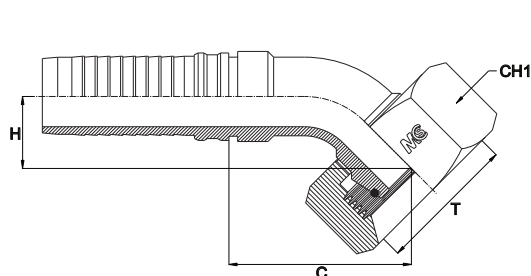

FEMMINA GIREVOLE 45° O’RING CONO 24° - SERIE PESANTE INTERLOCK

Filetto Metrico Cilindrico

INTERLOCK 45° O’RING METRIC SWIVEL FEMALE 24° CONE - HEAVY TYPE

Thread Metric Parallel

Bar W.P.	Codice Part Number	Filetto Thread	Ø Int. Tubo Inch. Hose I.D.	DIN 24°	C Cut - Off	H Drop	CH1
420	45INTORMSFH2012	30x2	3/4"	20S	85,0	29,5	36
	45INTORMSFH2512	36x2	3/4"	25S	87,0	35,0	46
414	45INTORMSFH2516	36x2	1"	25S	104,5	32,5	46
280	45INTORMSFH3016	42x2	1"	30S	108,0	35,0	50
250	45INTORMSFH3820	52x2	1" 1/4	38S	135,0	62,0	60
	45INTORMSFH3824	52x2	1" 1/2	38S	-	-	60