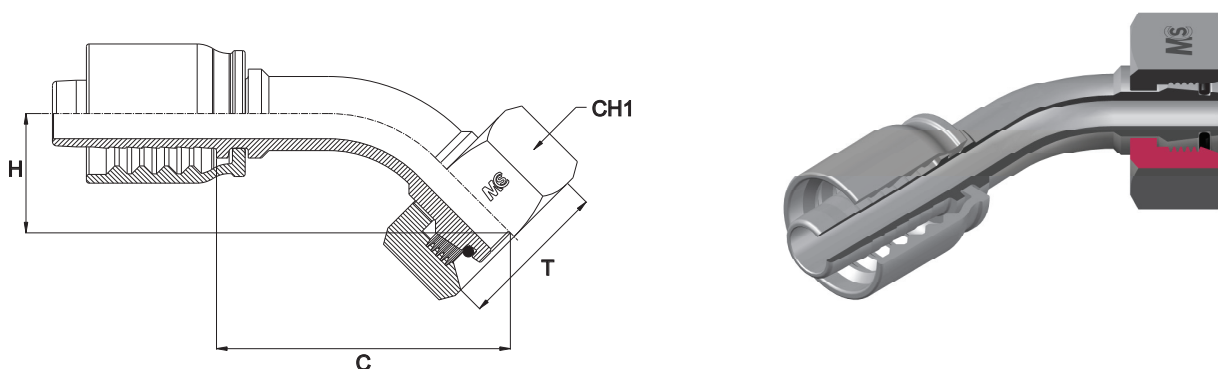

FEMMINA GIREVOLE 45° O'RING FILETTO METRICO CONO 24° - SERIE PESANTE
45° O'RING METRIC SWIVEL FEMALE 24° CONE - HEAVY TYPE
- DKOS 45° -

| Bar W.P. | Codice Part Number | Filetto Thread | Ø Int. Tubo Inch. Hose I.D. | DIN 24° | C Cut - Off | H Drop | CH1 |
|----------|--------------------|----------------|-----------------------------|---------|-------------|--------|-----|
| 420 | 45ORMSFH0603PC | 14x1,5 | 3/16" | 06S | - | - | 17 |
| 450 | 45ORMSFH0604PC | 14x1,5 | 1/4" | 06S | - | - | 17 |
| 420 | 45ORMSFH0803PC | 16x1,5 | 3/16" | 08S | - | - | 19 |
| 450 | 45ORMSFH0804PC | 16x1,5 | 1/4" | 08S | 47,0 | 16,5 | 19 |
| 350 | 45ORMSFH0805PC | 16x1,5 | 5/16" | 08S | - | - | 19 |
| 450 | 45ORMSFH1004PC | 18x1,5 | 1/4" | 10S | 48,5 | 22,5 | 22 |
| 350 | 45ORMSFH1005PC | 18x1,5 | 5/16" | 10S | - | - | 22 |
| 450 | 45ORMSFH1006PC | 18x1,5 | 3/8" | 10S | 55,0 | 19,0 | 22 |
| | 45ORMSFH1204PC | 20x1,5 | 1/4" | 12S | - | - | 24 |
| 350 | 45ORMSFH1205PC | 20x1,5 | 5/16" | 12S | 55,0 | 18,5 | 24 |
| 450 | 45ORMSFH1206PC | 20x1,5 | 3/8" | 12S | 58,5 | 22,5 | 24 |
| 420 | 45ORMSFH1208PC | 20x1,5 | 1/2" | 12S | - | - | 24 |
| 450 | 45ORMSFH1406PC | 22x1,5 | 3/8" | 14S | 57,0 | 25,5 | 27 |
| | 45ORMSFH1408PC | 22x1,5 | 1/2" | 14S | - | - | 27 |
| 420 | 45ORMSFH1606PC | 24x1,5 | 3/8" | 16S | - | - | 30 |
| | 45ORMSFH1608PC | 24x1,5 | 1/2" | 16S | 67,5 | 28,0 | 30 |
| 350 | 45ORMSFH1610PC | 24x1,5 | 5/8" | 16S | 68,0 | 23,0 | 30 |
| | 45ORMSFH2008PC | 30x2 | 1/2" | 20S | - | - | 36 |
| | 45ORMSFH2010PC | 30x2 | 5/8" | 20S | 73,5 | 28,5 | 36 |
| | 45ORMSFH2012PC | 30x2 | 3/4" | 20S | 87,0 | 29,5 | 36 |
| 280 | 45ORMSFH2512PC | 36x2 | 3/4" | 25S | 89,5 | 35,0 | 46 |
| | 45ORMSFH2516PC | 36x2 | 1" | 25S | 110,5 | 35,0 | 46 |
| | 45ORMSFH3012PC | 42x2 | 3/4" | 30S | 89,0 | 30,5 | 50 |
| 210 | 45ORMSFH3016PC | 42x2 | 1" | 30S | 110,5 | 35,0 | 50 |
| | 45ORMSFH3820PC | 52x2 | 1" 1/4 | 38S | 138,0 | 62,0 | 60 |
| 185 | 45ORMSFH3824PC | 52x2 | 1" 1/2 | 38S | - | - | 60 |
| | 45ORMSFH5024PC | 68x2 | 1" 1/2 | 50S | - | - | 80 |