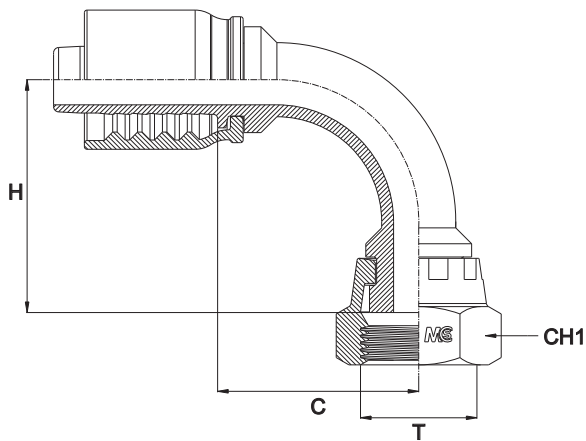

**FEMMINA GIREVOLE 90° GAS SEDE PIANA**  
**90° BSP SWIVEL FEMALE FLAT SEAT**  
**- DKR 90° FLAT SEAT -**

Bar W.P.	Codice Part Number	Filetto Thread	Ø Int. Tubo Inch. Hose I.D.	C Cut - Off	H Drop	CH1
450	90BSPSFFS0404PC	1/4"	1/4"	23,5	26,4	19
350	90BSPSFFS0405PC	1/4"	5/16"	25,5	24,4	19
450	90BSPSFFS0604PC	3/8"	1/4"	-	-	22
350	90BSPSFFS0605PC	3/8"	5/16"	25,5	33,0	22
450	90BSPSFFS0606PC	3/8"	3/8"	34,5	33,0	22
	90BSPSFFS0806PC	1/2"	3/8"	34,5	33,0	27
415	90BSPSFFS0808PC	1/2"	1/2"	37,5	40,5	27
350	90BSPSFFS0810PC	1/2"	5/8"	-	-	27
415	90BSPSFFS1008PC	5/8"	1/2"	-	-	30
350	90BSPSFFS1010PC	5/8"	5/8"	44,5	48,5	30
415	90BSPSFFS1206PC	3/4"	3/8"	35,5	44,0	32
	90BSPSFFS1208PC	3/4"	1/2"	37,5	44,0	32
350	90BSPSFFS1210PC	3/4"	5/8"	44,5	49,0	32
	90BSPSFFS1212PC	3/4"	3/4"	52,5	56,0	32
280	90BSPSFFS1616PC	1"	1"	52,5	71,5	38
210	90BSPSFFS2020PC	1"1/4	1"1/4	67,5	83,0	50
185	90BSPSFFS2424PC	1"1/2	1"1/2	-	-	55

\* Disponibile anche a 45°

\* Also Available 45°