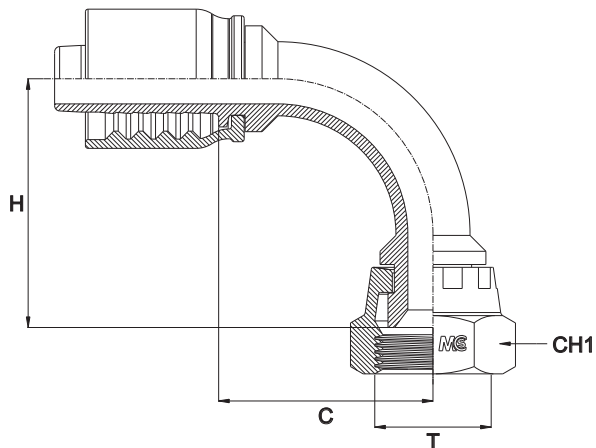

**FEMMINA GIREVOLE 90° JIC SV. 74°**  
**90° JIC SWIVEL FEMALE 74° CONE**  
**- DKJ 90°-**

Bar W.P.	Codice Part Number	Filetto Thread	Ø Int. Tubo Inch. Hose I.D.	C Cut - Off	H Drop	CH1
350	90JSF0603PC	3/8"	3/16"	25,5	28,0	17
	90JSF0703PC	7/16"	3/16"	24,5	26,5	17
	90JSF0704PC	7/16"	1/4"	23,5	30,5	17
	90JSF0705PC	7/16"	5/16"	25,0	28,0	17
	90JSF0706PC	7/16"	3/8"	36,5	34,0	17
	90JSF0803PC	1/2"	3/16"	24,0	24,5	17
	90JSF0804PC	1/2"	1/4"	23,5	30,5	17
90JSF0805PC	1/2"	5/16"	24,5	27,0	17	
250	90JSF0806PC	1/2"	3/8"	36,5	33,0	17
	90JSF0904PC	9/16"	1/4"	22,0	35,0	19
	90JSF0905PC	9/16"	5/16"	38,5	37,5	19
	90JSF0906PC	9/16"	3/8"	35,0	36,0	19
	90JSF1204PC	3/4"	1/4"	24,0	34,0	24
	90JSF1205PC	3/4"	5/16"	-	-	24
	90JSF1206PC	3/4"	3/8"	40,0	46,5	24
90JSF1208PC	3/4"	1/2"	36,5	45,0	24	
200	90JSF1210PC	3/4"	5/8"	-	-	24
	90JSF1212PC	3/4"	3/4"	-	-	24
	90JSF1406PC	7/8"	3/8"	40,0	38,5	27
	90JSF1408PC	7/8"	1/2"	40,0	47,0	27
	90JSF1410PC	7/8"	5/8"	43,1	52,6	27
	90JSF1708PC	1" 1/16	1/2"	37,0	48,0	32
	90JSF1710PC	1" 1/16	5/8"	43,5	57,0	32
90JSF1712PC	1" 1/16	3/4"	55,0	68,0	32	
90JSF1716PC	1" 1/16	1"	-	-	32	
160	90JSF2112PC	1" 5/16	3/4"	53,5	70,5	38
	90JSF2116PC	1" 5/16	1"	70,5	88,0	38
125	90JSF2616PC	1" 5/8	1"	64,0	81,0	50
	90JSF2620PC	1" 5/8	1" 1/4	83,5	89,5	50
100	90JSF3020PC	1" 7/8	1" 1/4	88,0	89,0	55
	90JSF3024PC	1" 7/8	1" 1/2	113,5	110,5	55