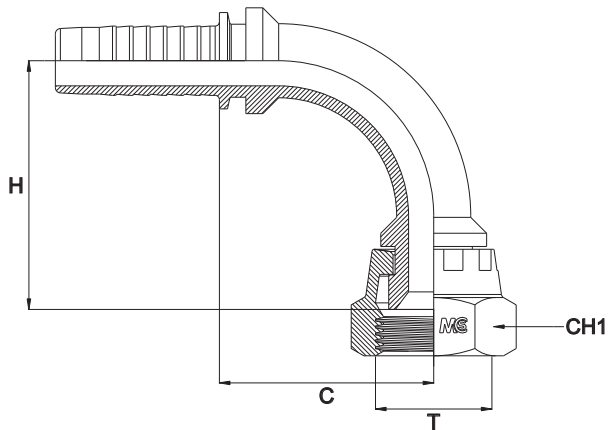

FEMMINA GIREVOLE 90° JIC SVASATA 74°
90° JIC SWIVEL FEMALE 74° CONE
- DKJ 90° -

Bar W.P.	Codice Part Number	Filetto Thread	Ø Int. Tubo Inch. Hose I.D.	C Cut - Off	H Drop	CH1
350	90JSF0603	3/8"	3/16"	25,5	28,0	17
	90JSF0703	7/16"	3/16"	24,5	26,5	17
	90JSF0704	7/16"	1/4"	23,5	30,5	17
	90JSF0705	7/16"	5/16"	25,0	28,0	17
	90JSF0706	7/16"	3/8"	36,5	34,0	17
	90JSF0803	1/2"	3/16"	24,0	24,5	17
	90JSF0804	1/2"	1/4"	23,5	30,5	17
250	90JSF0805	1/2"	5/16"	24,5	27,0	17
	90JSF0806	1/2"	3/8"	36,5	33,0	17
	90JSF0904	9/16"	1/4"	22,0	35,0	19
	90JSF0905	9/16"	5/16"	38,5	37,5	19
	90JSF0906	9/16"	3/8"	35,0	36,0	19
	90JSF1204	3/4"	1/4"	24,0	34,0	24
	90JSF1205	3/4"	5/16"	-	-	24
	90JSF1206	3/4"	3/8"	40,0	46,5	24
	90JSF1208	3/4"	1/2"	36,5	45,0	24
	200	90JSF1210	3/4"	5/8"	-	-
90JSF1212		3/4"	3/4"	-	-	24
90JSF1406		7/8"	3/8"	40,0	38,5	27
90JSF1408		7/8"	1/2"	40,0	47,0	27
90JSF1410		7/8"	5/8"	43,1	52,6	27
90JSF1708		1" 1/16	1/2"	37,0	48,0	32
90JSF1710		1" 1/16	5/8"	43,5	57,0	32
90JSF1712		1" 1/16	3/4"	55,0	68,0	32
160	90JSF1716	1" 1/16	1"	-	-	32
	90JSF2112	1" 5/16	3/4"	53,5	70,5	38
125	90JSF2116	1" 5/16	1"	70,5	88,0	38
	90JSF2616	1" 5/8	1"	64,0	81,0	50
100	90JSF2620	1" 5/8	1" 1/4	83,5	89,5	50
	90JSF3020	1" 7/8	1" 1/4	88,0	89,0	55
80	90JSF3024	1" 7/8	1" 1/2	113,5	110,5	55
	90JSF4032	2" 1/2	2"	-	-	70