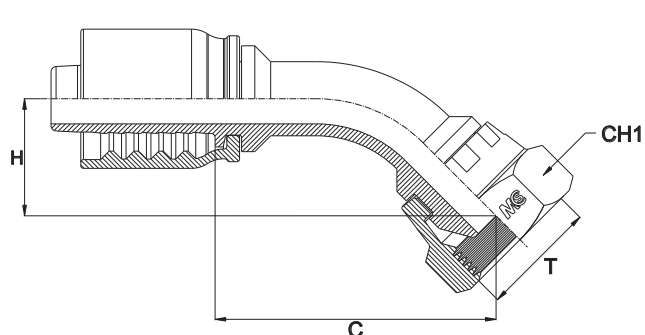

FEMMINA GIREVOLE A 45° GAS SV. 60°
45° BSP SWIVEL FEMALE 60° CONE
- DKR 45° -

Bar W.P.	Codice Part Number	Filetto Thread	Ø Int. Tubo Inch. Hose I.D.	C Cut - Off	H Drop	CH1
415	45BSPSF0202PC	1/8"	1/8"	39,0	17,0	17
	45BSPSF0402PC	1/4"	1/8"	39,0	17,0	19
	45BSPSF0203PC	1/8"	3/16"	39,0	15,5	17
	45BSPSF0204PC	1/8"	1/4"	39,5	16,5	17
	45BSPSF0403PC	1/4"	3/16"	39,0	15,5	19
450	45BSPSF0404PC	1/4"	1/4"	39,5	16,5	19
350	45BSPSF0405PC	1/4"	5/16"	37,0	16,0	19
450	45BSPSF0406PC	1/4"	3/8"	54,0	15,5	19
	45BSPSF0604PC	3/8"	1/4"	38,5	22,5	22
350	45BSPSF0605PC	3/8"	5/16"	58,0	30,0	22
450	45BSPSF0606PC	3/8"	3/8"	56,0	22,0	22
415	45BSPSF0608PC	3/8"	1/2"	-	-	22
350	45BSPSF0805PC	1/2"	5/16"	-	-	27
450	45BSPSF0806PC	1/2"	3/8"	57,5	22,0	27
415	45BSPSF0808PC	1/2"	1/2"	63,5	24,0	27
350	45BSPSF0810PC	1/2"	5/8"	76,0	26,5	27
	45BSPSF0812PC	1/2"	3/4"	87,4	27,5	27
415	45BSPSF1008PC	5/8"	1/2"	-	-	30
350	45BSPSF1010PC	5/8"	5/8"	72,0	21,0	30
415	45BSPSF1208PC	3/4"	1/2"	-	-	32
350	45BSPSF1210PC	3/4"	5/8"	76,5	27,5	32
	45BSPSF1212PC	3/4"	3/4"	86,5	32,5	32
	45BSPSF1612PC	1"	3/4"	89,0	34,0	38
280	45BSPSF1616PC	1"	1"	112,5	38,5	38
	45BSPSF2016PC	1"1/4"	1"	-	-	50
150	45BSPSF2020PC	1"1/4"	1"1/4"	145,5	45,0	50
210	45BSPSF2420PC	1"1/2"	1"1/4"	-	-	55
185	45BSPSF2424PC	1"1/2"	1"1/2"	172,5	55,5	55