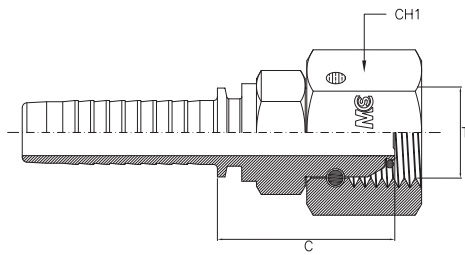

FEMMINA GIREVOLE GAS CONO 60° - HP 700 Bar
BSP SWIVEL FEMALE 60° CONE - HP 700 Bar
- DKR - HP

Bar W.P.	Codice Part Number	Filetto Thread	Ø Int. Tubo Inch. Hose I.D.	C Cut - Off	CH1
700	BSPSF0404HP	1/4"	1/4"	28,2	19
	BSPSF0606HP	3/8"	3/8"	29,8	22
	BSPSF0808HP	1/2"	1/2"	36,4	27

FEMMINA GIREVOLE A 90° GAS CONO 60° - HP 700 Bar
90° BSP SWIVEL FEMALE 60° CONE - HP 700 Bar
- DKR 90°- HP-

Bar W.P.	Codice Part Number	Filetto Thread	Ø Int. Tubo Inch. Hose I.D.	C Cut - Off	H Drop	CH1
700	90BSPSF0404HP	1/4"	1/4"	17,5	25,0	19
	90BSPSF0606HP	3/8"	3/8"	20,4	30,2	22
	90BSPSF0808HP	1/2"	1/2"	24,5	37,0	27