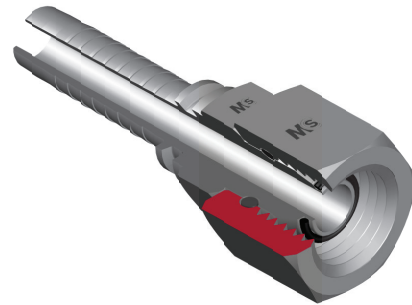

FEMMINA GIREVOLE GAS CONO 60° - HP 700 Bar
BSP SWIVEL FEMALE 60° CONE - HP 700 Bar
- DKR - HP

Bar W.P.	Codice Part Number	Filetto Thread	Ø Int. Tubo Inch. Hose I.D.	C Cut - Off	CH1
700	BSPSF0404HP	1/4"	1/4"	28,2	19
	BSPSF0606HP	3/8"	3/8"	29,8	22
	BSPSF0808HP	1/2"	1/2"	36,4	27

FEMMINA GIREVOLE A 90° GAS CONO 60° - HP 700 Bar
90° BSP SWIVEL FEMALE 60° CONE - HP 700 Bar
- DKR 90°- HP-

Bar W.P.	Codice Part Number	Filetto Thread	Ø Int. Tubo Inch. Hose I.D.	C Cut - Off	H Drop	CH1
700	90BSPSF0404HP	1/4"	1/4"	17,5	25,0	19
	90BSPSF0606HP	3/8"	3/8"	20,4	30,2	22
	90BSPSF0808HP	1/2"	1/2"	24,5	37,0	27