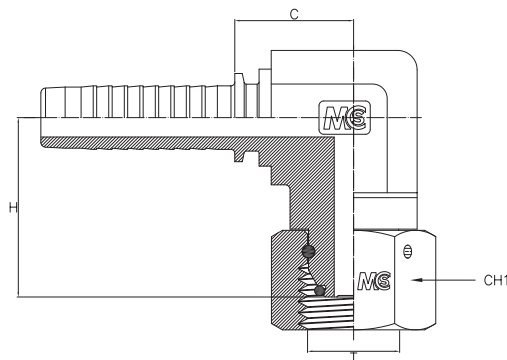

FEMMINA GIREVOLE GAS CONO 60° - HP 700 Bar
BSP SWIVEL FEMALE 60° CONE - HP 700 Bar
- DKR - HP

Bar W.P.	Codice Part Number	Filetto Thread	Ø Int. Tubo Inch. Hose I.D.	C Cut - Off	CH1
700	BSPSF0404HP	1/4"	1/4"	28,2	19
	BSPSF0606HP	3/8"	3/8"	29,8	22
	BSPSF0808HP	1/2"	1/2"	36,4	27

FEMMINA GIREVOLE A 90° GAS CONO 60° - HP 700 Bar
90° BSP SWIVEL FEMALE 60° CONE - HP 700 Bar
- DKR 90°- HP-

Bar W.P.	Codice Part Number	Filetto Thread	Ø Int. Tubo Inch. Hose I.D.	C Cut - Off	H Drop	CH1
700	90BSPSF0404HP	1/4"	1/4"	17,5	25,0	19
	90BSPSF0606HP	3/8"	3/8"	20,4	30,2	22
	90BSPSF0808HP	1/2"	1/2"	24,5	37,0	27