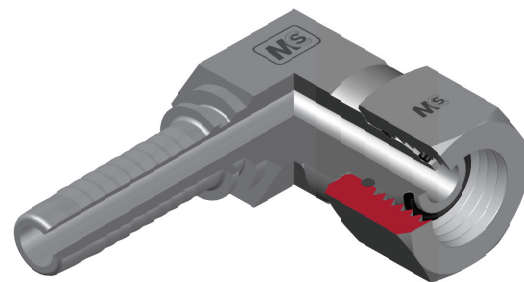

FEMMINA GIREVOLE GAS CONO 60° - HP 700 Bar
BSP SWIVEL FEMALE 60° CONE - HP 700 Bar
- DKR - HP

Bar W.P.	Codice Part Number	Filetto Thread	Ø Int. Tubo Inch. Hose I.D.	C Cut - Off	CH1
700	BSPSF0404HP	1/4"	1/4"	28,2	19
	BSPSF0606HP	3/8"	3/8"	29,8	22
	BSPSF0808HP	1/2"	1/2"	36,4	27

FEMMINA GIREVOLE A 90° GAS CONO 60° - HP 700 Bar
90° BSP SWIVEL FEMALE 60° CONE - HP 700 Bar
- DKR 90°- HP-

Bar W.P.	Codice Part Number	Filetto Thread	Ø Int. Tubo Inch. Hose I.D.	C Cut - Off	H Drop	CH1
700	90BSPSF0404HP	1/4"	1/4"	17,5	25,0	19
	90BSPSF0606HP	3/8"	3/8"	20,4	30,2	22
	90BSPSF0808HP	1/2"	1/2"	24,5	37,0	27