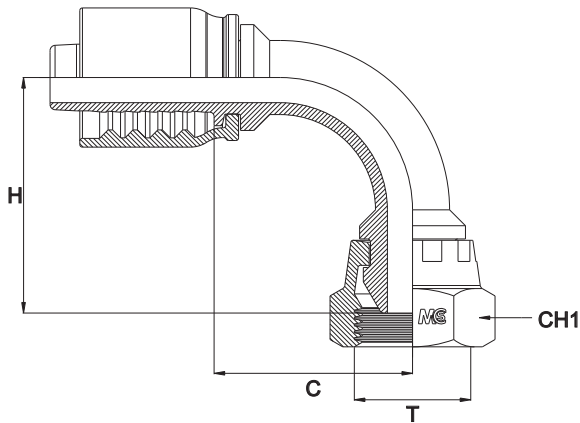

FEMMINA GIREVOLE A 90° GAS SV. 60°
90° BSP SWIVEL FEMALE 60° CONE
- DKR 90° -

Bar W.P.	Codice Part Number	Filetto Thread	Ø Int. Tubo Inch. Hose I.D.	C Cut - Off	H Drop	CH1
415	90BSPSF0202PC	1/8"	1/8"	23,5	26,5	17
	90BSPSF0402PC	1/4"	1/8"	23,5	26,5	19
	90BSPSF0203PC	1/8"	3/16"	28,5	29,0	17
	90BSPSF0204PC	1/8"	1/4"	23,5	26,5	17
	90BSPSF0403PC	1/4"	3/16"	28,5	28,0	19
450	90BSPSF0404PC	1/4"	1/4"	23,5	27,5	19
350	90BSPSF0405PC	1/4"	5/16"	25,5	25,5	19
450	90BSPSF0406PC	1/4"	3/8"	34,5	34,5	19
	90BSPSF0604PC	3/8"	1/4"	23,5	35,5	22
350	90BSPSF0605PC	3/8"	5/16"	25,5	36,0	22
450	90BSPSF0606PC	3/8"	3/8"	34,5	36,5	22
415	90BSPSF0608PC	3/8"	1/2"	37,5	44,5	22
350	90BSPSF0805PC	1/2"	5/16"	25,5	-	27
450	90BSPSF0806PC	1/2"	3/8"	34,5	37,0	27
415	90BSPSF0808PC	1/2"	1/2"	37,5	44,5	27
350	90BSPSF0810PC	1/2"	5/8"	44,5	52,0	27
	90BSPSF0812PC	1/2"	3/4"	52,5	59,5	27
415	90BSPSF1008PC	5/8"	1/2"	37,5	-	30
350	90BSPSF1010PC	5/8"	5/8"	44,5	52,5	30
415	90BSPSF1208PC	3/4"	1/2"	37,5	47,0	32
350	90BSPSF1210PC	3/4"	5/8"	44,5	52,0	32
	90BSPSF1212PC	3/4"	3/4"	52,5	59,0	32
	90BSPSF1612PC	1"	3/4"	52,5	62,0	38
280	90BSPSF1616PC	1"	1"	67,5	74,5	38
	90BSPSF2016PC	1"1/4"	1"	67,5	-	50
150	90BSPSF2020PC	1"1/4"	1"1/4"	89,0	85,7	50
210	90BSPSF2420PC	1"1/2"	1"1/4"	85,0	103,0	55
185	90BSPSF2424PC	1"1/2"	1"1/2"	114,0	110,0	55