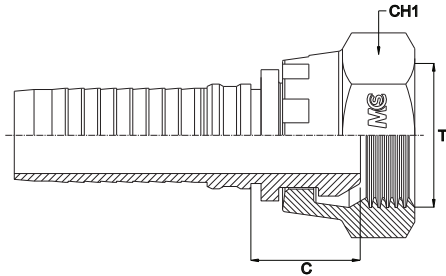

**FEMMINA GIREVOLE GAS CONO 60° INTERLOCK
INTERLOCK BSP SWIVEL FEMALE 60° CONE**

Bar W.P.	Codice Part Number	Filetto Thread	Ø Int. Tubo Inch. Hose I.D.	C Cut - Off	CH1
420	INTBSPSF1212	3/4"	3/4"	22,7	32
414	INTBSPSF1616	1"	1"	24,6	38
	INTBSPSF2020	1"1/4	1"1/4	25,5	50
345	INTBSPSF2424	1"1/2	1"1/2	29,5	55
	INTBSPSF3232	2"	2"	30,0	70