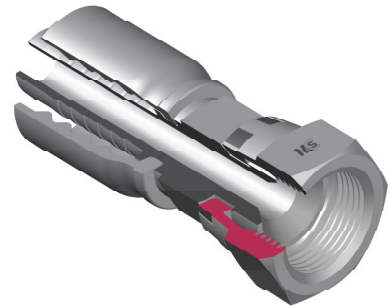

FEMMINA GIREVOLE JIC SV. 74° DOPPIO ESAGONO
JIC SWIVEL FEMALE 74° CONE DOUBLE HEXAGON
- DKJ -

Bar W.P.	Codice Part Number	Filetto Thread	Ø Int. Tubo Inch. Hose I.D.	C Cut - Off	CH1	CH2
350	JSFDH0704PC	7/16"	1/4"	25,5	17	14
	JSFDH0804PC	1/2"	1/4"	25,5	17	14
250	JSFDH0805PC	1/2"	5/16"	-	17	14
	JSFDH0904PC	9/16"	1/4"	25,5	19	14
	JSFDH0905PC	9/16"	5/16"	25,5	19	14
	JSFDH0906PC	9/16"	3/8"	25,8	19	17
	JSFDH1206PC	3/4"	3/8"	28,8	24	19
	JSFDH1208PC	3/4"	1/2"	29,5	24	19
200	JSFDH1408PC	7/8"	1/2"	29,5	27	22
	JSFDH1410PC	7/8"	5/8"	31,0	27	22
	JSFDH1710PC	1" 1/16	5/8"	-	32	27
	JSFDH1712PC	1" 1/16	3/4"	34,0	32	27
160	JSFDH2116PC	1" 5/16	1"	35,5	38	32