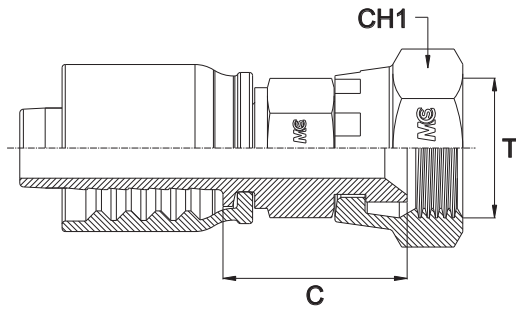

FEMMINA GIREVOLE JIC SV. 74° DOPPIO ESAGONO
JIC SWIVEL FEMALE 74° CONE DOUBLE HEXAGON
- DKJ -

Bar W.P.	Codice Part Number	Filetto Thread	Ø Int. Tubo Inch. Hose I.D.	C Cut - Off	CH1	CH2
350	JSFDH0704PC	7/16"	1/4"	25,5	17	14
	JSFDH0804PC	1/2"	1/4"	25,5	17	14
250	JSFDH0805PC	1/2"	5/16"	-	17	14
	JSFDH0904PC	9/16"	1/4"	25,5	19	14
	JSFDH0905PC	9/16"	5/16"	25,5	19	14
	JSFDH0906PC	9/16"	3/8"	25,8	19	17
	JSFDH1206PC	3/4"	3/8"	28,8	24	19
	JSFDH1208PC	3/4"	1/2"	29,5	24	19
200	JSFDH1408PC	7/8"	1/2"	29,5	27	22
	JSFDH1410PC	7/8"	5/8"	31,0	27	22
	JSFDH1710PC	1" 1/16	5/8"	-	32	27
	JSFDH1712PC	1" 1/16	3/4"	34,0	32	27
160	JSFDH2116PC	1" 5/16	1"	35,5	38	32