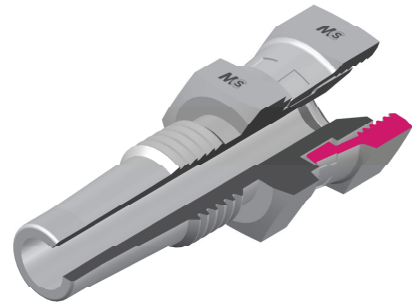

**FEMMINA GIREVOLE JIC SV. 74° RECUPERABILE
REUSABLE JIC SWIVEL FEMALE 74° CONE**

Codice Part Number	Ø Int. Tubo Tube I.D.	Filetto Thread	CH1
RECJSF0703	3/16"	7/16"	17
RECJSF0704	1/4"	7/16"	17
RECJSF0804	1/4"	1/2"	17
RECJSF0904	1/4"	9/16"	19
RECJSF0905	5/16"	9/16"	19
RECJSF0906	3/8"	9/16"	19
RECJSF1206	3/8"	3/4"	24
RECJSF1208	1/2"	3/4"	24
RECJSF1406	3/8"	7/8"	27
RECJSF1408	1/2"	7/8"	27
RECJSF1410	5/8"	7/8"	27
RECJSF1708	1/2"	1" 1/16"	32
RECJSF1710	5/8"	1" 1/16"	32
RECJSF1712	3/4"	1" 1/16"	32
RECJSF2112	3/4"	1" 5/16"	38
RECJSF2116	1"	1" 5/16"	38

Disponibili anche a 45° e 90°
Also Available 45° and 90°