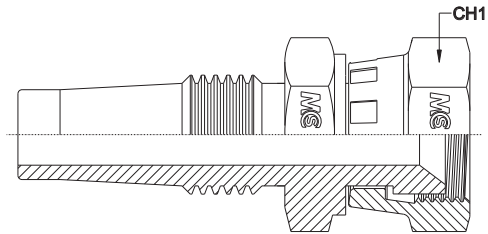

**FEMMINA GIREVOLE JIC SV. 74° RECUPERABILE
REUSABLE JIC SWIVEL FEMALE 74° CONE**

Codice Part Number	Ø Int. Tubo Tube I.D.	Filetto Thread	CH1
RECJSF0703	3/16"	7/16"	17
RECJSF0704	1/4"	7/16"	17
RECJSF0804	1/4"	1/2"	17
RECJSF0904	1/4"	9/16"	19
RECJSF0905	5/16"	9/16"	19
RECJSF0906	3/8"	9/16"	19
RECJSF1206	3/8"	3/4"	24
RECJSF1208	1/2"	3/4"	24
RECJSF1406	3/8"	7/8"	27
RECJSF1408	1/2"	7/8"	27
RECJSF1410	5/8"	7/8"	27
RECJSF1708	1/2"	1" 1/16"	32
RECJSF1710	5/8"	1" 1/16"	32
RECJSF1712	3/4"	1" 1/16"	32
RECJSF2112	3/4"	1" 5/16"	38
RECJSF2116	1"	1" 5/16"	38

Disponibili anche a 45° e 90°
Also Available 45° and 90°