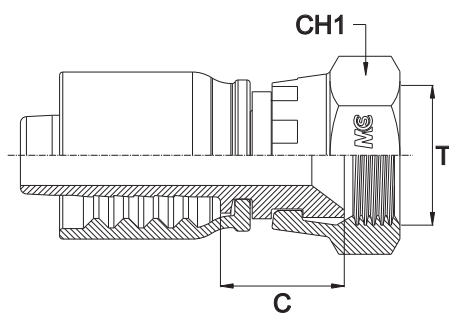

FEMMINA GIREVOLE JIC SV. 74°
JIC SWIVEL FEMALE 74° CONE
- DKJ -

Bar W.P.	Codice Part Number	Filetto Thread	Ø Int. Tubo Inch. Hose I.D.	C Cut - Off	CH1
350	JSF0603PC	3/8"	3/16"	15,5	17
	JSF0703PC	7/16"	3/16"	15,5	17
	JSF0704PC	7/16"	1/4"	15,5	17
	JSF0705PC	7/16"	5/16"	15,5	17
	JSF0706PC	7/16"	3/8"	15,5	17
	JSF0803PC	1/2"	3/16"	15,5	17
	JSF0804PC	1/2"	1/4"	15,5	17
	JSF0805PC	1/2"	5/16"	15,5	17
250	JSF0806PC	1/2"	3/8"	15,5	17
	JSF0904PC	9/16"	1/4"	15,5	19
	JSF0905PC	9/16"	5/16"	15,5	19
	JSF0906PC	9/16"	3/8"	15,5	19
	JSF0908PC	9/16"	1/2"	16,5	19
	JSF1006PC	5/8"	3/8"	15,5	22
	JSF1204PC	3/4"	1/4"	19,0	24
	JSF1205PC	3/4"	5/16"	19,0	24
200	JSF1206PC	3/4"	3/8"	19,0	24
	JSF1208PC	3/4"	1/2"	19,5	24
	JSF1210PC	3/4"	5/8"	20,0	24
	JSF1212PC	3/4"	3/4"	20,5	24
	JSF1406PC	7/8"	3/8"	19,0	27
	JSF1408PC	7/8"	1/2"	19,5	27
	JSF1410PC	7/8"	5/8"	20,0	27
	JSF1412PC	7/8"	3/4"	20,5	27
160	JSF1708PC	1" 1/16	1/2"	23,0	32
	JSF1710PC	1" 1/16	5/8"	23,0	32
	JSF1712PC	1" 1/16	3/4"	23,0	32
	JSF1716PC	1" 1/16	1"	23,5	32
100	JSF2112PC	1" 5/16	3/4"	23,5	38
	JSF2116PC	1" 5/16	1"	24,5	38
100	JSF2120PC	1" 5/16	1" 1/4	25,5	38
125	JSF2616PC	1" 5/8	1"	27,0	50
	JSF2620PC	1" 5/8	1" 1/4	28,0	50
100	JSF3020PC	1" 7/8	1" 1/4	28,0	55
	JSF3024PC	1" 7/8	1" 1/2	28,0	55