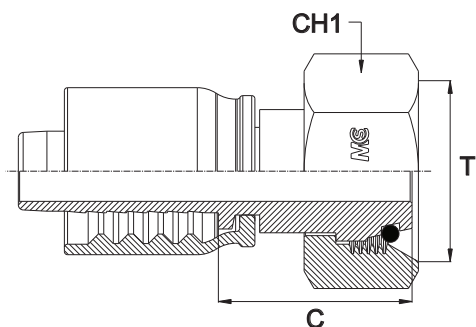

FEMMINA GIREVOLE O'RING FILETTO METRICO CONO 24° - SERIE PESANTE

O'RING METRIC SWIVEL FEMALE 24° CONE - HEAVY TYPE

- DKOS -

Bar W.P.	Codice Part Number	Filetto Thread	Ø Int. Tubo Inch. Hose I.D.	DIN 24°	C Cut - Off	CH1
420	ORMSFH0603PC	14x1,5	3/16"	06S	22,5	17
450	ORMSFH0604PC	14x1,5	1/4"	06S	22,5	17
420	ORMSFH0803PC	16x1,5	3/16"	08S	22,5	19
450	ORMSFH0804PC	16x1,5	1/4"	08S	22,5	19
350	ORMSFH0805PC	16x1,5	5/16"	08S	26,0	19
	ORMSFH0806PC	16x1,5	3/8"	08S	26,0	19
450	ORMSFH1004PC	18x1,5	1/4"	10S	25,5	22
350	ORMSFH1005PC	18x1,5	5/16"	10S	26,0	22
	ORMSFH1006PC	18x1,5	3/8"	10S	26,0	22
450	ORMSFH1204PC	20x1,5	1/4"	12S	26,0	24
350	ORMSFH1205PC	20x1,5	5/16"	12S	26,0	24
450	ORMSFH1206PC	20x1,5	3/8"	12S	26,0	24
420	ORMSFH1208PC	20x1,5	1/2"	12S	27,0	24
350	ORMSFH1405PC	22x1,5	5/16"	14S	27,0	27
450	ORMSFH1406PC	22x1,5	3/8"	14S	26,5	27
	ORMSFH1408PC	22x1,5	1/2"	14S	26,0	27
420	ORMSFH1606PC	24x1,5	3/8"	16S	32,0	30
	ORMSFH1608PC	24x1,5	1/2"	16S	32,0	30
	ORMSFH1610PC	24x1,5	5/8"	16S	36,0	30
350	ORMSFH2008PC	30x2	1/2"	20S	36,0	36
	ORMSFH2010PC	30x2	5/8"	20S	36,0	36
	ORMSFH2012PC	30x2	3/4"	20S	36,5	36
	ORMSFH2510PC	36x2	5/8"	25S	36,5	46
	ORMSFH2512PC	36x2	3/4"	25S	36,5	46
	ORMSFH2516PC	36x2	1"	25S	37,0	46
280	ORMSFH3012PC	42x2	3/4"	30S	36,5	50
	ORMSFH3016PC	42x2	1"	30S	37,0	50
	ORMSFH3020PC*	42x2	1" 1/4	30S	36,5	50
210	ORMSFH3816PC	52x2	1"	38S	37,0	60
	ORMSFH3820PC	52x2	1" 1/4	38S	42,5	60
185	ORMSFH3824PC	52x2	1" 1/2	38S	42,5	60
	ORMSFH5024PC	68x2	1" 1/2	50S	37,0	80