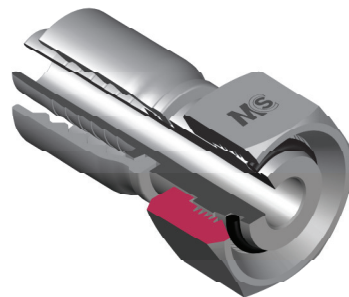

FEMMINA GIREVOLE O'RING FILETTO METRICO CONO 24° - SERIE PESANTE

O'RING METRIC SWIVEL FEMALE 24° CONE - HEAVY TYPE

- DKOS -

Bar W.P.	Codice Part Number	Filetto Thread	Ø Int. Tubo Inch. Hose I.D.	DIN 24°	C Cut - Off	CH1
420	ORMSFH0603PC	14x1,5	3/16"	06S	22,5	17
450	ORMSFH0604PC	14x1,5	1/4"	06S	22,5	17
420	ORMSFH0803PC	16x1,5	3/16"	08S	22,5	19
450	ORMSFH0804PC	16x1,5	1/4"	08S	22,5	19
350	ORMSFH0805PC	16x1,5	5/16"	08S	26,0	19
	ORMSFH0806PC	16x1,5	3/8"	08S	26,0	19
450	ORMSFH1004PC	18x1,5	1/4"	10S	25,5	22
350	ORMSFH1005PC	18x1,5	5/16"	10S	26,0	22
	ORMSFH1006PC	18x1,5	3/8"	10S	26,0	22
450	ORMSFH1204PC	20x1,5	1/4"	12S	26,0	24
350	ORMSFH1205PC	20x1,5	5/16"	12S	26,0	24
450	ORMSFH1206PC	20x1,5	3/8"	12S	26,0	24
420	ORMSFH1208PC	20x1,5	1/2"	12S	27,0	24
350	ORMSFH1405PC	22x1,5	5/16"	14S	27,0	27
450	ORMSFH1406PC	22x1,5	3/8"	14S	26,5	27
	ORMSFH1408PC	22x1,5	1/2"	14S	26,0	27
420	ORMSFH1606PC	24x1,5	3/8"	16S	32,0	30
	ORMSFH1608PC	24x1,5	1/2"	16S	32,0	30
	ORMSFH1610PC	24x1,5	5/8"	16S	36,0	30
350	ORMSFH2008PC	30x2	1/2"	20S	36,0	36
	ORMSFH2010PC	30x2	5/8"	20S	36,0	36
	ORMSFH2012PC	30x2	3/4"	20S	36,5	36
	ORMSFH2510PC	36x2	5/8"	25S	36,5	46
	ORMSFH2512PC	36x2	3/4"	25S	36,5	46
	ORMSFH2516PC	36x2	1"	25S	37,0	46
280	ORMSFH3012PC	42x2	3/4"	30S	36,5	50
	ORMSFH3016PC	42x2	1"	30S	37,0	50
	ORMSFH3020PC*	42x2	1" 1/4	30S	36,5	50
210	ORMSFH3816PC	52x2	1"	38S	37,0	60
	ORMSFH3820PC	52x2	1" 1/4	38S	42,5	60
185	ORMSFH3824PC	52x2	1" 1/2	38S	42,5	60
	ORMSFH5024PC	68x2	1" 1/2	50S	37,0	80

* Dado Pressato

* Crimp Nut