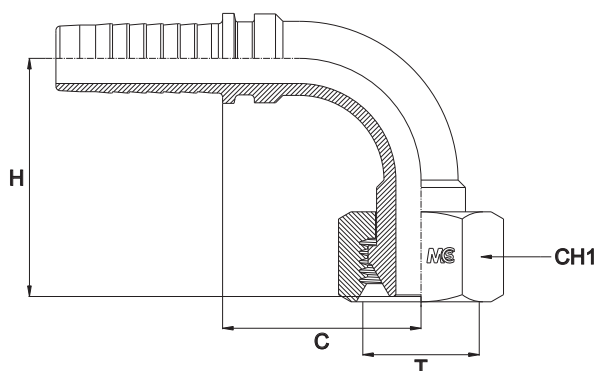

FEMMINA METRICA A 90° CONO 60°
90° METRIC FEMALE 60° CONE
- DKM 90° -

Bar W.P.	Codice Part Number	Filetto Thread	Ø Int. Tubo Inch. Hose I.D.	C Cut - Off	H Drop	CH1
350	90MSFL1203	12x1,5	3/16"	24,0	32,0	14
	90MSFL1204	12x1,5	1/4"	24,0	32,0	14
	90MSFL1404	14x1,5	1/4"	24,0	32,0	17
	90MSFL1604	16x1,5	1/4"	28,0	34,5	19
	90MSFL1605	16x1,5	5/16"	37,0	36,5	19
	90MSFL1606	16x1,5	3/8"	35,0	37,5	19
	90MSFL1805	18x1,5	5/16"	37,0	36,5	22
315	90MSFL1806	18x1,5	3/8"	35,5	36,5	22
	90MSFL2006	20x1,5	3/8"	35,5	36,5	24
250	90MSFL2208	22x1,5	1/2"	37,5	45,0	27
	90MSFL2608	26x1,5	1/2"	39,0	49,0	32
210	90MSFL2610	26x1,5	5/8"	44,0	48,5	32
165	90MSFL3012	30x1,5	3/4"	55,5	59,5	36
	90MSFL3816	38x1,5	1"	70,5	75,0	46

* Disponibile anche a 45°

* Also Available 45°