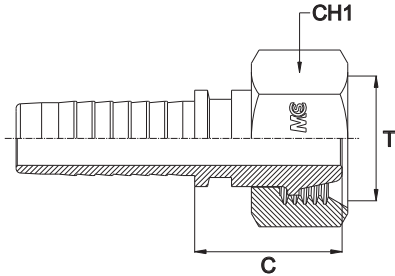

FEMMINA METRICA OGIVA 24/60°
METRIC FEMALE 24/60° CONE LIGHT MULTISEAL
- DKL -

Bar W.P.	Codice Part Number	Filetto Thread	Ø Int. Tubo Inch. Hose I.D.	C Cut - Off	CH1
280	MSFLMS1203	12x1,5	3/16"	22,0	14
	MSFLMS1204	12x1,5	1/4"	22,5	14
	MSFLMS1403	14x1,5	3/16"	22,5	17
	MSFLMS1404	14x1,5	1/4"	22,5	17
	MSFLMS1405*	14x1,5	5/16"	21,0	17
	MSFLMS1604	16x1,5	1/4"	26,0	19
	MSFLMS1605	16x1,5	5/16"	26,0	19
	MSFLMS1606	16x1,5	3/8"	26,0	19
	MSFLMS1804	18x1,5	1/4"	26,0	22
	MSFLMS1805	18x1,5	5/16"	26,0	22
	MSFLMS1806	18x1,5	3/8"	26,0	22
	MSFLMS2206	22x1,5	3/8"	27,0	27
MSFLMS2208	22x1,5	1/2"	26,0	27	
210	MSFLMS2608	26x1,5	1/2"	31,0	32
	MSFLMS2610	26x1,5	5/8"	30,5	32
	MSFLMS3012	30x2	3/4"	36,5	36
165	MSFLMS3616	36x2	1"	37,0	41
125	MSFLMS4520	45x2	1" 1/4	36,5	50
100	MSFLMS5224	52x2	1" 1/2	36,5	60

* Dado Pressato

* Crimping Nut