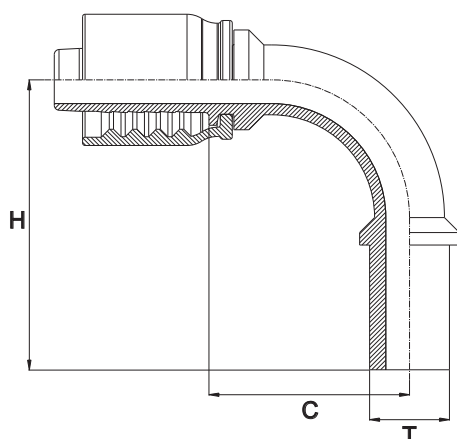

FEMMINA METRICA TUBOLARE 90° - SERIE LEGGERA/PESANTE
90° METRIC STANDPIPE - LIGHT/HEAVY TYPE
- BEL/BES 90° -

Bar W.P.	Codice Part Number	T Ø Tubo Ø Tube	Ø Int. Tubo Inch. Hose I.D.	C Cut - Off	H Drop
415	90SLH0603PC	06 L/S	3/16"	23,0	39,0
320	90SLH0604PC	06 L/S	1/4"	25,0	40,5
415	90SLH0803PC	08 L/S	3/16"	25,7	40,0
450	90SLH0804PC	08 L/S	1/4"	25,0	40,5
320	90SLH0805PC	08 L/S	5/16"	22,5	40,5
350	90SLH1003PC	10 L/S	3/16"	23,0	39,0
450	90SLH1004PC	10 L/S	1/4"	24,0	39,0
350	90SLH1005PC	10 L/S	5/16"	23,5	40,5
330	90SLH1006PC	10 L/S	3/8"	34,5	47,5
450	90SLH1204PC	12 L/S	1/4"	23,0	39,5
350	90SLH1205PC	12 L/S	5/16"	25,5	39,5
445	90SLH1206PC	12 L/S	3/8"	34,5	46,5
250	90SLH1208PC	12 L/S	1/2"	37,5	58,0
445	90SH1406PC	14 S	3/8"	34,5	46,5
415	90SH1608PC	16 S	1/2"	40,0	56,5
350	90SH2010PC	20 S	5/8"	38,0	60,0
215	90SH2012PC	20 S	3/4"	53,0	74,5
350	90SH2512PC	25 S	3/4"	55,5	70,5
165	90SH2516PC	25 S	1"	64,5	87,0
250	90SH3016PC	30 S	1"	66,0	92,0
210	90SH3820PC	38 S	1" 1/4	-	-
250	90SL1508PC	15 L	1/2"	40,2	58,1
160	90SL1808PC	18 L	1/2"	39,5	56,5
	90SL1810PC	18 L	5/8"	43,5	60,5
	90SL2212PC	22 L	3/4"	53,5	71,0
100	90SL2816PC	28 L	1"	90,0	90,5
	90SL3520PC	35 L	1" 1/4	89,0	111,5
	90SL4224PC	42 L	1" 1/2	106,5	122,5