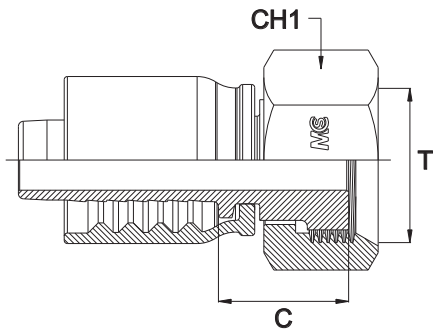

**FEMMINA ORFS**  
**ORFS FEMALE**  
**- ORFS -**

Bar W.P.	Codice Part Number	Filetto Thread	Ø Int. Tubo Inch. Hose I.D.	C Cut - Off	CH1
450	ORFSF0904PC	9/16"	1/4"	16,7	19
350	ORFSF0905PC	9/16"	5/16"	16,7	19
450	ORFSF1104PC	11/16"	1/4"	19,3	22
350	ORFSF1105PC	11/16"	5/16"	19,3	22
445	ORFSF1106PC	11/16"	3/8"	19,3	22
	ORFSF1306PC	13/16"	3/8"	-	24
415	ORFSF1308PC	13/16"	1/2"	-	24
	ORFSF1608PC	1"	1/2"	20,5	30
350	ORFSF1610PC	1"	5/8"	30,5	30
	ORFSF1612PC	1"	3/4"	30,5	30
415	ORFSF1908PC	1"3/16	1/2"	36,0	36
	ORFSF1912PC	1"3/16	3/4"	36,0	36
350	ORFSF2312PC	1"7/16	3/4"	37,0	41
280	ORFSF2316PC	1"7/16	1"	37,0	41
210	ORFSF2720PC	1"11/16	1"1/4	37,0	50
185	ORFSF3224PC	2"	1"1/2	-	60