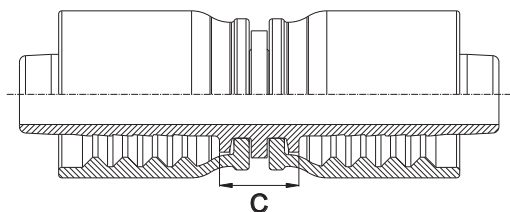

FEMMINA TUBOLARE DOPPIA ESTREMITÀ DOUBLE HOSE STANDPIPE

Bar W.P.	Codice Part Number	Ø Int. Tubo Inch. Hose I.D.	C Cut - Off
450	DHS04PC	1/4"	12,5
350	DHS05PC	5/16"	12,5
445	DHS06PC	3/8"	12,5
415	DHS08PC	1/2"	12,5
350	DHS10PC	5/8"	17,0
	DHS12PC	3/4"	14,5
280	DHS16PC	1"	17,0
210	DHS20PC	1" 1/4	19,0
185	DHS24PC	1" 1/2	20,0

* Disponibile anche a 45° e 90°

* Also Available 45° & 90°