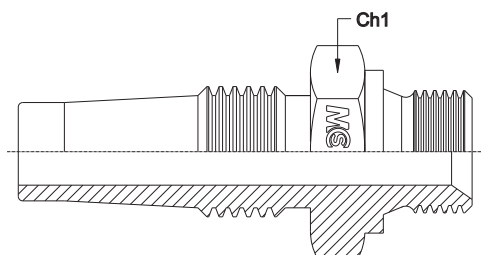

MASCHIO GAS CILINDRICO SV. 60° RECUPERABILE
REUSABLE BSP MALE PARALLEL 60° CONE

Codice Part Number	Ø Int. Tubo Tube I.D.	Filetto Thread	CH1
RECBSPM0403	3/16"	1/4"	19
RECBSPM0404	1/4"	1/4"	19
RECBSPM0604	1/4"	3/8"	22
RECBSPM0605	5/16"	3/8"	22
RECBSPM0606	3/8"	3/8"	22
RECBSPM0806	3/8"	1/2"	27
RECBSPM0808	1/2"	1/2"	27
RECBSPM1210	5/8"	3/4"	32
RECBSPM1212	3/4"	3/4"	32
RECBSPM1612	3/4"	1"	38
RECBSPM1616	1"	1"	38