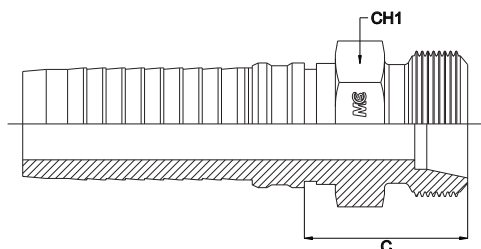

**MASCHIO METRICO SVASATO 24° - SERIE PESANTE INTERLOCK**  
**INTERLOCK METRIC MALE 24° CONE - HEAVY TYPE**

Bar W.P.	Codice Part Number	Filetto Thread	Ø Int. Tubo Inch. Hose I.D.	DIN 24°	C Cut-Off	CH1
420	INTMMH2012	30x2	3/4"	20S	32,5	30
	INTMMH2512	36x2	3/4"	25S	36,0	36
414	INTMMH2516	36x2	1"	25S	36,0	36
280	INTMMH3016	42x2	1"	30S	38,0	46
250	INTMMH3820	52x2	1" 1/4	38S	44,0	55