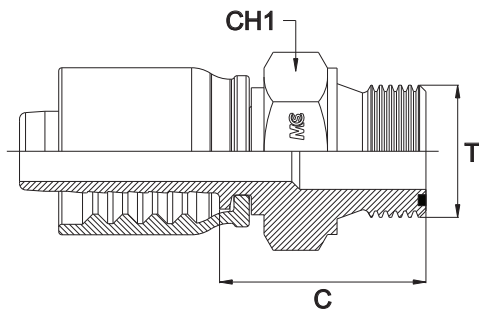

MASCHIO ORFS
ORFS MALE
- ORFS -

Bar W.P.	Codice Part Number	Filetto Thread	Ø Int. Tubo Inch. Hose I.D.	C Cut - Off	CH1
450	ORFSM0904PC	9/16"	1/4"	23,5	17
350	ORFSM1105PC	11/16"	5/16"	27,0	19
445	ORFSM1106PC	11/16"	3/8"	27,0	19
415	ORFSM1308PC	13/16"	1/2"	29,0	22
350	ORFSM1610PC	1"	5/8"	32,5	27
	ORFSM1912PC	1"3/16	3/4"	36,5	32
280	ORFSM2316PC	1"7/16	1"	40,5	41
210	ORFSM2720PC	1"11/16	1"1/4	41,5	46
185	ORFSM3224PC	2"	1"1/2	-	55