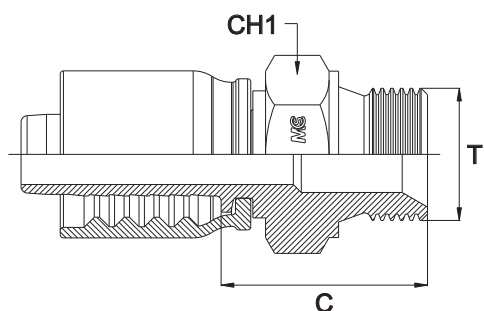

**MASCHIO SVASATO A 60°**

Filetto Gas Cilindrico

**MALE 60° CONE**

Thread BSP Parallel

**- AGR -**

Bar W.P.	Codice Part Number	Filetto Thread	Ø Int. Tubo Inch. Hose I.D.	C Cut - Off	CH1
415	BSPM0202PC	1/8"	1/8"	24,0	14
	BSPM0203PC	1/8"	3/16"	24,5	14
	BSPM0204PC	1/8"	1/4"	23,5	14
	BSPM0205PC	1/8"	5/16"	-	17
	BSPM0206PC	1/8"	3/8"	-	17
	BSPM0403PC	1/4"	3/16"	27,0	19
450	BSPM0404PC	1/4"	1/4"	27,0	19
350	BSPM0405PC	1/4"	5/16"	27,0	19
450	BSPM0406PC	1/4"	3/8"	27,0	19
415	BSPM0408PC	1/4"	1/2"	-	22
450	BSPM0604PC	3/8"	1/4"	29,0	22
350	BSPM0605PC	3/8"	5/16"	29,0	22
450	BSPM0606PC	3/8"	3/8"	29,0	22
415	BSPM0608PC	3/8"	1/2"	29,5	22
450	BSPM0804PC	1/2"	1/4"	32,0	27
350	BSPM0805PC	1/2"	5/16"	32,0	27
450	BSPM0806PC	1/2"	3/8"	32,0	27
415	BSPM0808PC	1/2"	1/2"	32,5	27
350	BSPM0810PC	1/2"	5/8"	34,0	27
	BSPM0812PC	1/2"	3/4"	33,0	27
415	BSPM1008PC	5/8"	1/2"	33,5	30
350	BSPM1010PC	5/8"	5/8"	35,0	30
415	BSPM1208PC	3/4"	1/2"	35,5	32
350	BSPM1210PC	3/4"	5/8"	37,0	32
	BSPM1212PC	3/4"	3/4"	36,5	32
280	BSPM1216PC	3/4"	1"	37,5	32
350	BSPM1612PC	1"	3/4"	40,5	38
280	BSPM1616PC	1"	1"	41,5	38
	BSPM2016PC	1" 1/4	1"	45,5	50
210	BSPM2020PC	1" 1/4	1" 1/4	46,0	50
185	BSPM2024PC	1" 1/4	1" 1/2	46,5	50
210	BSPM2420PC	1" 1/2	1" 1/4	46,0	55
185	BSPM2424PC	1" 1/2	1" 1/2	46,5	55