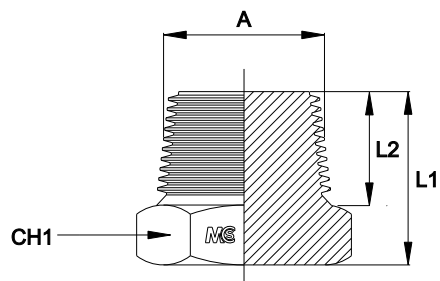

**TAPPO MASCHIO**

Filetto Gas Conico

**MALE PLUG**

Thread BSP Taper

Bar W.P.	Codice Part Number	A	L1	L2	CH1
350	BSPTMHP02	1/8"	16,0	8,0	14
300	BSPTMHP04	1/4"	20,5	12,5	14
280	BSPTMHP06	3/8"	22,0	13,9	19
200	BSPTMHP08	1/2"	25,0	17,0	22
	BSPTMHP12	3/4"	26,5	17,5	27
120	BSPTMHP16	1"	32,0	22,0	36
105	BSPTMHP20	1"1/4	35,0	24,0	46
	BSPTMHP24	1"1/2	35,5	24,0	50
70	BSPTMHP32	2"	39,0	25,0	65