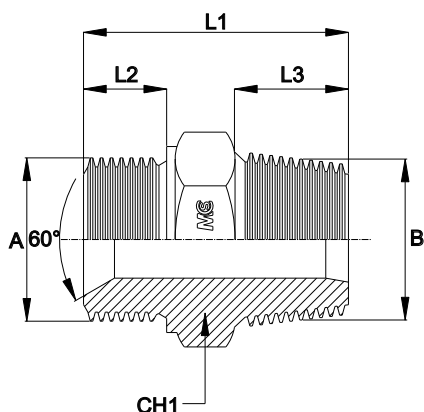

ADATTATORE MASCHIO DIRITTO

Filetto Gas Cilindrico/Conico

MALE STRAIGHT ADAPTOR

Thread BSP Parallel/BSP Taper

Bar W.P.	Codice Part Number	A	B	L1	L2	L3	CH1
350	BSPBSPTMA0202	1/8"	1/8"	24,5	8,0	8,0	14
300	BSPBSPTMA0404	1/4"	1/4"	32,0	11,0	12,5	19
280	BSPBSPTMA0606	3/8"	3/8"	35,5	12,0	13,9	22
200	BSPBSPTMA0808	1/2"	1/2"	40,5	14,0	17,0	27
	BSPBSPTMA1212	3/4"	3/4"	45,0	16,0	17,5	32
120	BSPBSPTMA1616	1"	1"	54,5	19,0	22,0	41
105	BSPBSPTMA2020	1" 1/4	1" 1/4	57,0	20,0	24,0	50
	BSPBSPTMA2424	1" 1/2	1" 1/2	58,0	20,0	24,0	55
70	BSPBSPTMA3232	2"	2"	65,0	24,5	25,0	70
*	BSPBSPTMA4040	2" 1/2	2" 1/2	74,0	26,0	33,0	80

Reducing Adaptor - Riduzioni

300	BSPBSPTMRA0204	1/8"	1/4"	29,5	8,0	13,0	19
280	BSPBSPTMRA0206	1/8"	3/8"	32,0	8,0	13,9	19
300	BSPBSPTMRA0402	1/4"	1/8"	27,5	11,0	8,0	19
280	BSPBSPTMRA0406	1/4"	3/8"	35,0	11,0	14,0	19
200	BSPBSPTMRA0408	1/4"	1/2"	39,0	11,0	17,0	22
280	BSPBSPTMRA0604	3/8"	1/4"	34,0	12,0	12,5	22
200	BSPBSPTMRA0608	3/8"	1/2"	40,0	12,0	17,0	22
	BSPBSPTMRA0612	3/8"	3/4"	41,0	12,0	17,5	27
	BSPBSPTMRA0802	1/2"	1/8"	32,5	14,0	8,0	27
	BSPBSPTMRA0804	1/2"	1/4"	36,5	14,0	13,0	22
	BSPBSPTMRA0806	1/2"	3/8"	37,5	14,0	14,0	27
	BSPBSPTMRA0812	1/2"	3/4"	41,0	14,0	17,5	27
	BSPBSPTMRA1206	3/4"	3/8"	41,0	16,0	14,0	32
120	BSPBSPTMRA1208	3/4"	1/2"	44,5	16,0	17,0	32
	BSPBSPTMRA1216	3/4"	1"	51,0	16,0	22,0	36
105	BSPBSPTMRA1612	1"	3/4"	49,0	19,0	17,5	41
	BSPBSPTMRA1620	1"	1" 1/4	56,0	19,0	24,0	46
	BSPBSPTMRA2016	1" 1/4	1"	55,0	20,0	22,0	50
	BSPBSPTMRA2024	1" 1/4	1" 1/2	58,0	20,0	24,0	50
70	BSPBSPTMRA2420	1" 1/2	1" 1/4	58,5	20,0	24,0	55
	BSPBSPTMRA2432	1" 1/2	2"	61,0	20,0	25,0	70
	BSPBSPTMRA3224	2"	1" 1/2	64,0	24,5	24,0	70