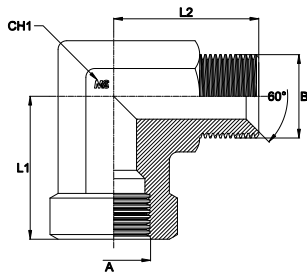

ADATTATORE A 90° MASCHIO/FEMMINA

Filetto Gas Cilindrico/Cilindrico

MALE/FEMALE STUD ELBOW

Thread BSP Parallel/BSP Parallel

Bar W.P.	Codice Part Number	A	B	L1	L2	CH1
350	LBSPMFFA0202	1/8"	1/8"	17,0	21,0	14
	LBSPMFFA0404	1/4"	1/4"	22,5	26,0	19
250	LBSPMFFA0606	3/8"	3/8"	26,0	29,0	22
225	LBSPMFFA0808	1/2"	1/2"	31,0	34,0	27
200	LBSPMFFA1212	3/4"	3/4"	34,5	41,0	33
160	LBSPMFFA1616	1"	1"	41,0	45,0	41
	LBSPMFFA2020	1" 1/4	1" 1/4	43,0	52,0	50
	LBSPMFFA2424	1" 1/2	1" 1/2	53,0	59,0	65
100	LBSPMFFA3232	2"	2"	61,0	78,0	70