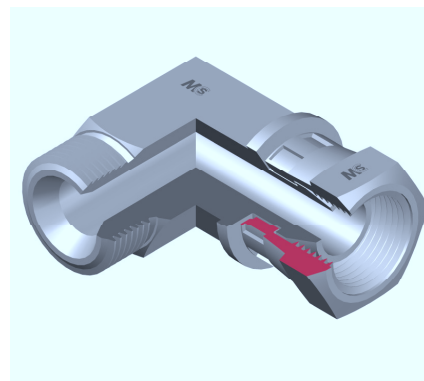

**ADATTATORE A 90° MASCHIO/FEMMINA GIREVOLE**

Filetto Gas Cilindrico

**MALE/SWIVEL FEMALE STUD ELBOW**

Thread BSP Parallel

Bar W.P.	Codice Part Number	A	B	L1	L2	CH1	CH2
400	LBSPMSFA0202	1/8"	1/8"	21,0	18,0	12	17
	LBSPMSFA0404	1/4"	1/4"	26,0	23,5	14	19
	LBSPMSFA0606	3/8"	3/8"	29,0	25,5	19	22
350	LBSPMSFA0808	1/2"	1/2"	34,0	29,5	22	27
	LBSPMSFA1010	5/8"	5/8"	38,0	-	27	30
315	LBSPMSFA1212	3/4"	3/4"	41,0	37,0	27	32
250	LBSPMSFA1616	1"	1"	45,0	43,0	33	38
160	LBSPMSFA2020	1" 1/4	1" 1/4	57,0	51,0	41	50
	LBSPMSFA2424	1" 1/2	1" 1/2	59,0	59,0	50	55
125	LBSPMSFA3232	2"	2"	78,0	-	65	70