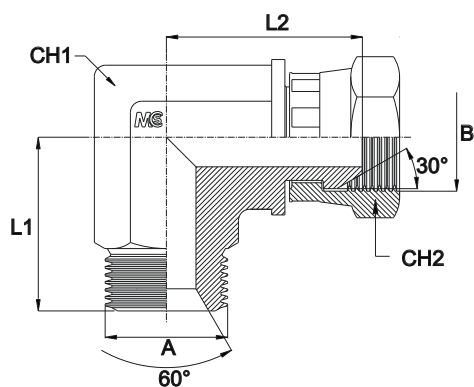

**ADATTATORE A 90° MASCHIO/FEMMINA GIREVOLE**

Filetto Gas Cilindrico

**MALE/SWIVEL FEMALE STUD ELBOW**

Thread BSP Parallel

Bar W.P.	Codice Part Number	A	B	L1	L2	CH1	CH2
400	LBSPMSFA0202	1/8"	1/8"	21,0	18,0	12	17
	LBSPMSFA0404	1/4"	1/4"	26,0	23,5	14	19
	LBSPMSFA0606	3/8"	3/8"	29,0	25,5	19	22
350	LBSPMSFA0808	1/2"	1/2"	34,0	29,5	22	27
	LBSPMSFA1010	5/8"	5/8"	38,0	-	27	30
315	LBSPMSFA1212	3/4"	3/4"	41,0	37,0	27	32
250	LBSPMSFA1616	1"	1"	45,0	43,0	33	38
160	LBSPMSFA2020	1" 1/4	1" 1/4	57,0	51,0	41	50
	LBSPMSFA2424	1" 1/2	1" 1/2	59,0	59,0	50	55
125	LBSPMSFA3232	2"	2"	78,0	-	65	70