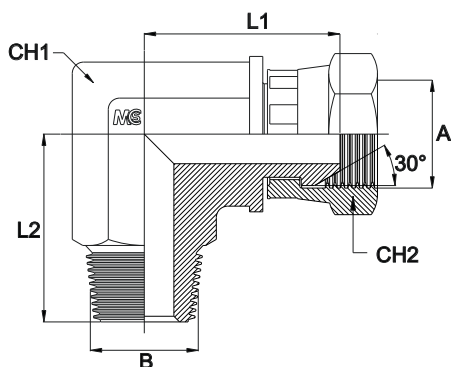

ADATTATORE A 90° MASCHIO/FEMMINA GIREVOLE

Filetto Maschio Gas Conico/Femmina Gas Cilindrico

MALE/SWIVEL FEMALE STUD ELBOW

Male Thread BSP Taper/Female Thread BSP Parallel

Bar W.P.	Codice Part Number	A	B	L1	L2	CH1	CH2
350	LBSPTBSPMSFA0202	1/8"	1/8"	18,0	20,0	12	17
	LBSPTBSPMSFA0404	1/4"	1/4"	23,5	28,0	14	19
250	LBSPTBSPMSFA0606	3/8"	3/8"	25,5	31,0	19	22
225	LBSPTBSPMSFA0808	1/2"	1/2"	29,5	37,5	22	27
200	LBSPTBSPMSFA1010	5/8"	5/8"	-	37,5	27	30
	LBSPTBSPMSFA1212	3/4"	3/4"	37,0	40,0	27	32
160	LBSPTBSPMSFA1616	1"	1"	43,0	50,0	33	38
	LBSPTBSPMSFA2020	1" 1/4	1" 1/4	51,0	60,0	41	50
	LBSPTBSPMSFA2424	1" 1/2	1" 1/2	59,0	67,0	50	55
100	LBSPTBSPMSFA3232	2"	2"	-	76,0	65	70