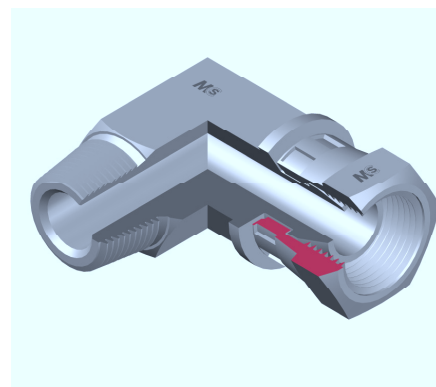

ADATTATORE A 90° MASCHIO/FEMMINA GIREVOLE

Filetto Maschio Gas Conico/Femmina Gas Cilindrico

MALE/SWIVEL FEMALE STUD ELBOW

Male Thread BSP Taper/Female Thread BSP Parallel

Bar W.P.	Codice Part Number	A	B	L1	L2	CH1	CH2
350	LBSPTBSPMSFA0202	1/8"	1/8"	18,0	20,0	12	17
	LBSPTBSPMSFA0404	1/4"	1/4"	23,5	28,0	14	19
250	LBSPTBSPMSFA0606	3/8"	3/8"	25,5	31,0	19	22
225	LBSPTBSPMSFA0808	1/2"	1/2"	29,5	37,5	22	27
200	LBSPTBSPMSFA1010	5/8"	5/8"	-	37,5	27	30
	LBSPTBSPMSFA1212	3/4"	3/4"	37,0	40,0	27	32
160	LBSPTBSPMSFA1616	1"	1"	43,0	50,0	33	38
	LBSPTBSPMSFA2020	1" 1/4	1" 1/4	51,0	60,0	41	50
	LBSPTBSPMSFA2424	1" 1/2	1" 1/2	59,0	67,0	50	55
100	LBSPTBSPMSFA3232	2"	2"	-	76,0	65	70