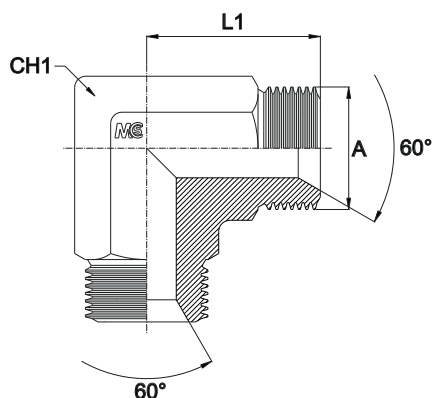

ADATTATORE A 90° MASCHIO INTERMEDIO

Filetto Gas Cilindrico

MALE EQUAL ELBOW

Thread BSP Parallel

| Bar W.P. | Codice Part Number | A | L1 | CH1 |
|----------|--------------------|--------|------|-----|
| 400 | LBSPMA0202 | 1/8" | 21,0 | 12 |
| | LBSPMA0404 | 1/4" | 26,0 | 14 |
| | LBSPMA0606 | 3/8" | 29,0 | 19 |
| 350 | LBSPMA0808 | 1/2" | 34,0 | 22 |
| | LBSPMA1010 | 5/8" | 38,0 | 27 |
| 315 | LBSPMA1212 | 3/4" | 41,0 | 27 |
| 250 | LBSPMA1616 | 1" | 45,0 | 33 |
| 220 | LBSPMA2020 | 1" 1/4 | 52,0 | 41 |
| 170 | LBSPMA2424 | 1" 1/2 | 59,0 | 50 |
| 125 | LBSPMA3232 | 2" | 78,0 | 65 |