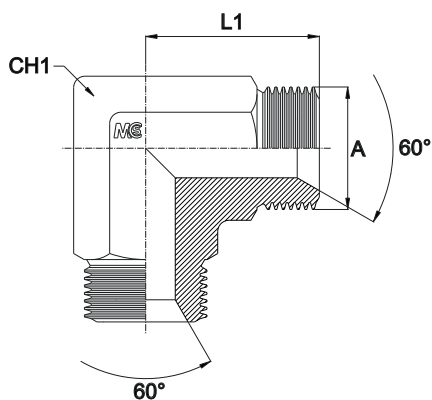

ADATTATORE A 90° MASCHIO INTERMEDIO

Filetto Metrico Cilindrico

MALE EQUAL ELBOW

Thread Metric Parallel

Bar W.P.	Codice Part Number	A	L1	CH1
400	LMMA1010	10x1,0	21,0	12
	LMMA1212	12x1,5	21,0	12
	LMMA1414	14x1,5	26,0	14
	LMMA1616	16x1,5	29,0	19
	LMMA1818	18x1,5	29,0	19
350	LMMA2020	20x1,5	34,0	22
	LMMA2222	22x1,5	34,0	22
315	LMMA2626	26x1,5	41,0	27
250	LMMA3030	30x1,5	45,0	33