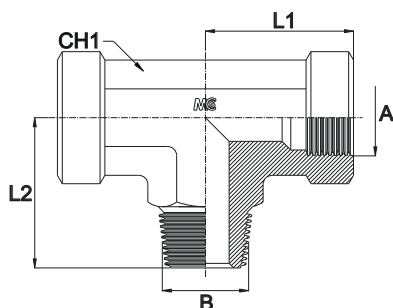

**ADATTATORE A «T» CENTRALE MASCHIO/FEMMINA**

Filetto Gas Conico/Cilindrico

**MALE/FEMALE STUD BRANCH TEE**

Thread BSP Taper/BSP Parallel

Bar W.P.	Codice Part Number	A	B	L1	L2	CH1
350	TCBSPTBSPMFA0202	1/8"	1/8"	17,0	20,0	14
	TCBSPTBSPMFA0404	1/4"	1/4"	22,5	28,0	19
250	TCBSPTBSPMFA0606	3/8"	3/8"	26,0	31,0	22
225	TCBSPTBSPMFA0808	1/2"	1/2"	31,0	37,5	27
200	TCBSPTBSPMFA1212	3/4"	3/4"	34,5	40,0	33
	TCBSPTBSPMFA1616	1"	1"	41,0	50,0	41
160	TCBSPTBSPMFA2020	1" 1/4	1" 1/4	43,0	60,0	50
	TCBSPTBSPMFA2424	1" 1/2	1" 1/2	53,0	67,0	65
100	TCBSPTBSPMFA3232	2"	2"	61,0	76,0	70