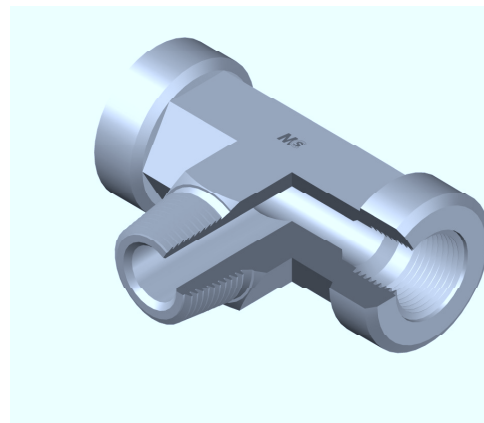

**ADATTATORE A «T» CENTRALE MASCHIO/FEMMINA**

Filetto Gas Conico/Cilindrico

**MALE/FEMALE STUD BRANCH TEE**

Thread BSP Taper/BSP Parallel

Bar W.P.	Codice Part Number	A	B	L1	L2	CH1
350	TCBSPTBSPMFA0202	1/8"	1/8"	17,0	20,0	14
	TCBSPTBSPMFA0404	1/4"	1/4"	22,5	28,0	19
250	TCBSPTBSPMFA0606	3/8"	3/8"	26,0	31,0	22
225	TCBSPTBSPMFA0808	1/2"	1/2"	31,0	37,5	27
200	TCBSPTBSPMFA1212	3/4"	3/4"	34,5	40,0	33
	TCBSPTBSPMFA1616	1"	1"	41,0	50,0	41
160	TCBSPTBSPMFA2020	1" 1/4	1" 1/4	43,0	60,0	50
	TCBSPTBSPMFA2424	1" 1/2	1" 1/2	53,0	67,0	65
100	TCBSPTBSPMFA3232	2"	2"	61,0	76,0	70