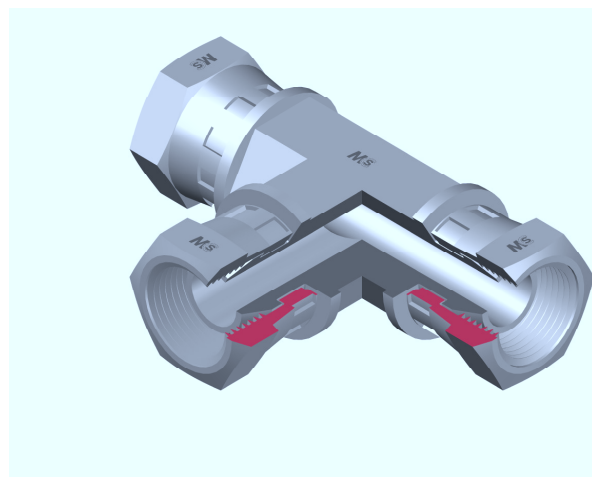

ADATTATORE A «T» INTERMEDIO FEMMINA GIREVOLE

Filetto Gas Cilindrico

SWIVEL FEMALE EQUAL TEE

Thread BSP Parallel

Bar W.P.	Codice Part Number	A	B	L1	CH1	CH2
400	TBSPSFA0202	1/8"	1/8"	18,0	12	17
	TBSPSFA0404	1/4"	1/4"	23,5	14	19
	TBSPSFA0606	3/8"	3/8"	25,5	19	22
350	TBSPSFA0808	1/2"	1/2"	29,5	22	27
	TBSPSFA1010	5/8"	5/8"	-	27	30
315	TBSPSFA1212	3/4"	3/4"	37,0	27	32
250	TBSPSFA1616	1"	1"	43,0	33	38
160	TBSPSFA2020	1"1/4	1"1/4	51,0	41	50
	TBSPSFA2424	1"1/2	1"1/2	59,0	50	55
125	TBSPSFA3232	2"	2"	-	65	70