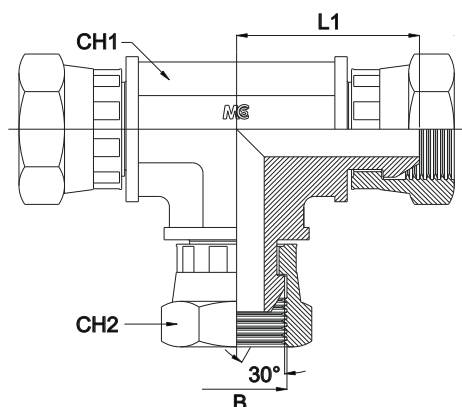

ADATTATORE A «T» INTERMEDIO FEMMINA GIREVOLE

Filetto Gas Cilindrico

SWIVEL FEMALE EQUAL TEE

Thread BSP Parallel

Bar W.P.	Codice Part Number	A	B	L1	CH1	CH2
400	TBSPSFA0202	1/8"	1/8"	18,0	12	17
	TBSPSFA0404	1/4"	1/4"	23,5	14	19
	TBSPSFA0606	3/8"	3/8"	25,5	19	22
350	TBSPSFA0808	1/2"	1/2"	29,5	22	27
	TBSPSFA1010	5/8"	5/8"	-	27	30
315	TBSPSFA1212	3/4"	3/4"	37,0	27	32
250	TBSPSFA1616	1"	1"	43,0	33	38
160	TBSPSFA2020	1"1/4	1"1/4	51,0	41	50
	TBSPSFA2424	1"1/2	1"1/2	59,0	50	55
125	TBSPSFA3232	2"	2"	-	65	70