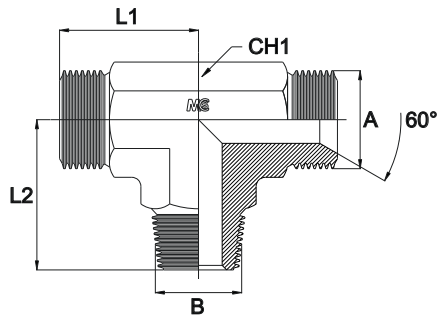

ADATTATORE A «T» MASCHIO DI ESTREMITÀ CENTRALE

Filetto Gas Cilindrico/NPT

MALE BRANCH TEE

Thread BSP Parallel/NPT

Bar W.P.	Codice Part Number	A	B	L1	L2	CH1
350	TCBSPNPTMA0202	1/8"	1/8"	21,0	20,0	12
	TCBSPNPTMA0404	1/4"	1/4"	26,0	28,0	14
250	TCBSPNPTMA0606	3/8"	3/8"	29,0	31,0	19
225	TCBSPNPTMA0808	1/2"	1/2"	34,0	37,5	22
200	TCBSPNPTMA1010	5/8"	5/8"	38,0	40,0	27
	TCBSPNPTMA1212	3/4"	3/4"	41,0	40,0	27
160	TCBSPNPTMA1616	1"	1"	45,0	50,0	33
	TCBSPNPTMA2020	1" 1/4	1" 1/4	52,0	60,0	41
	TCBSPNPTMA2424	1" 1/2	1" 1/2	59,0	67,0	50
100	TCBSPNPTMA3232	2"	2"	78,0	76,0	65